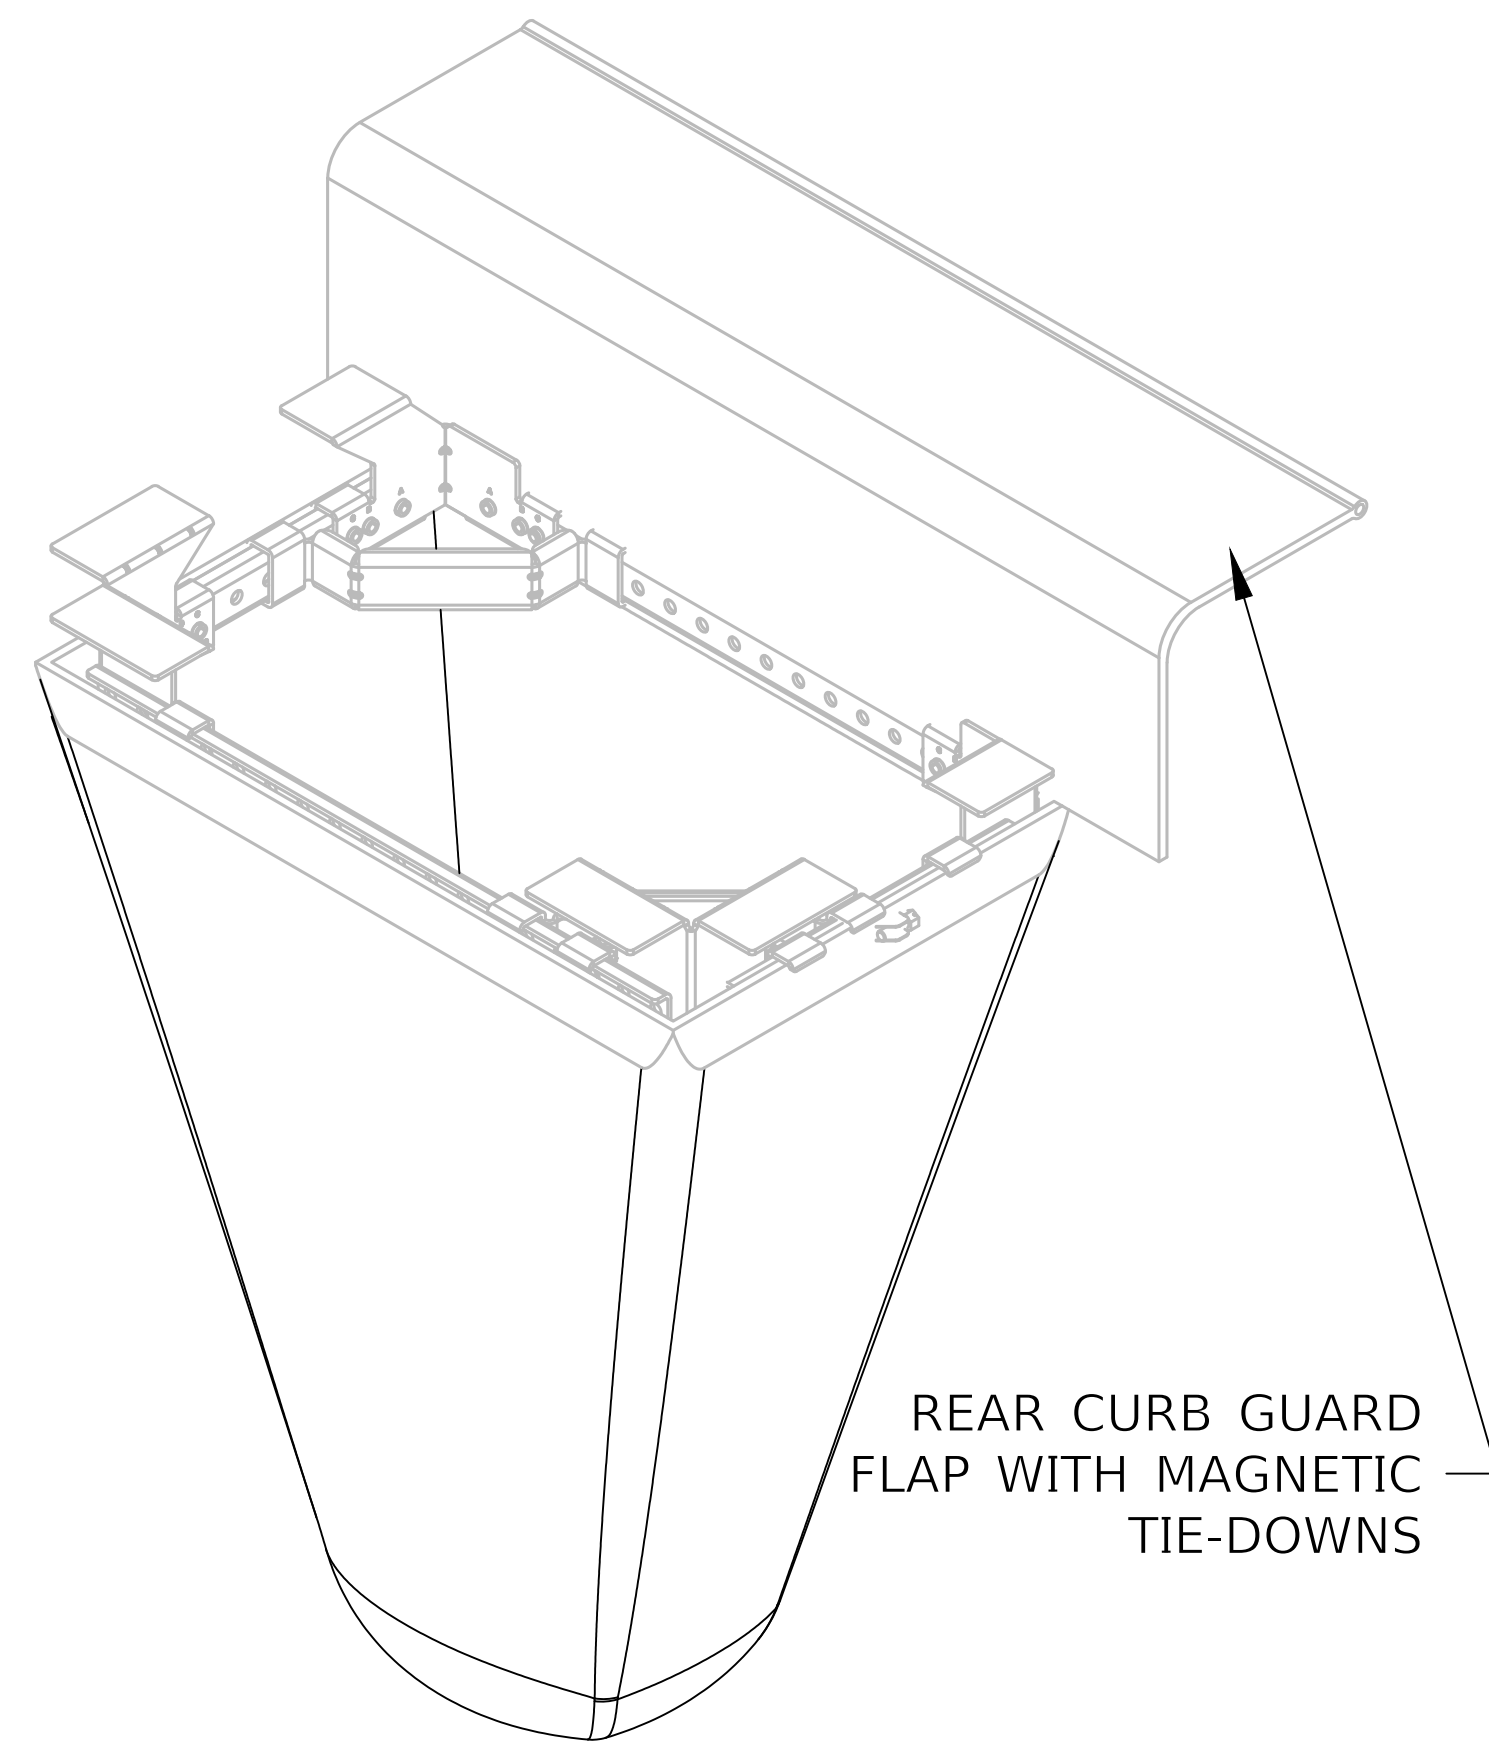

TYPICAL CURB BOX INLET FILTER