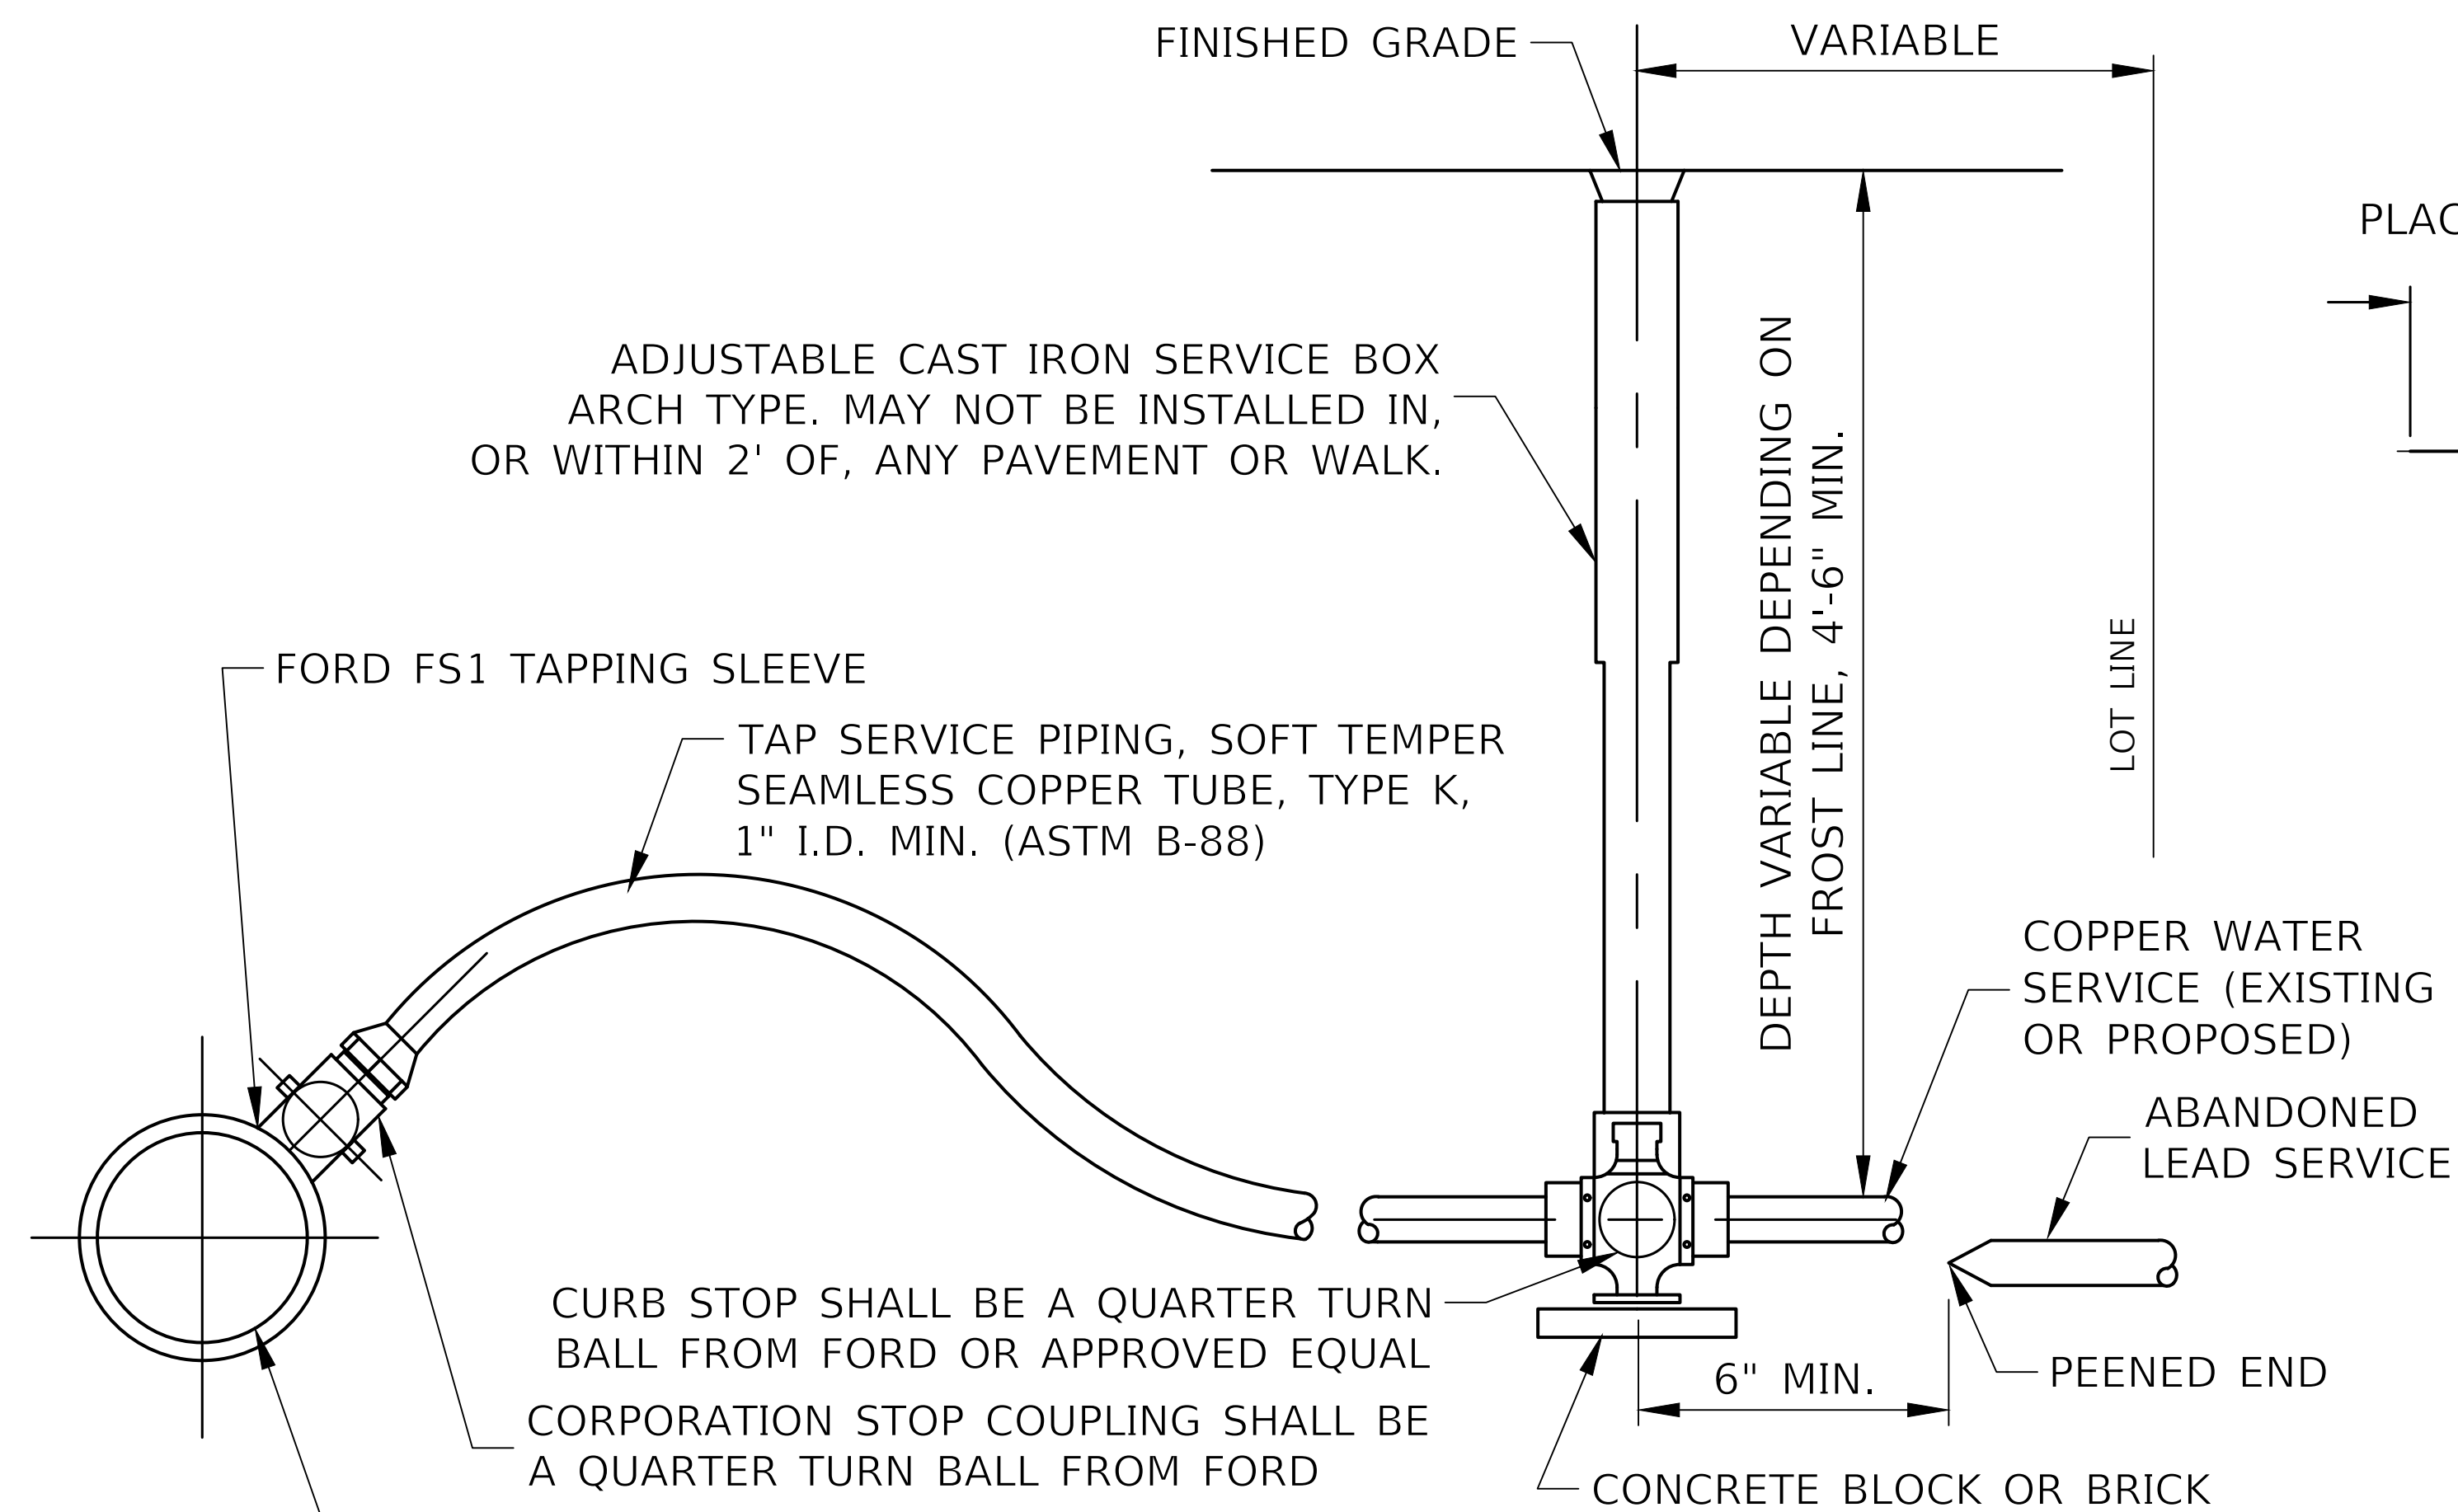

SERVICE PIPE	CORP STOP	CURB STOP	SERVICE BOX
1"	1"	1"	2 1/2"
1 1/4"	1 1/4"	1 1/4"	3"
1 1/2"	1 1/4" x 1 1/2"	1 1/2"	3"
2"	1 1/2" x 2"	2"	3"
3/4"	3/4"	3/4"	2 1/2"

NOTE:
1. BUFFALO BOX ON WATER SERVICE LINES SHALL BE INSTALLED IN THE PARKWAY, NOT IN THE SIDEWALK OR DRIVEWAY.

TYPICAL WATER SERVICE INSTALLATION