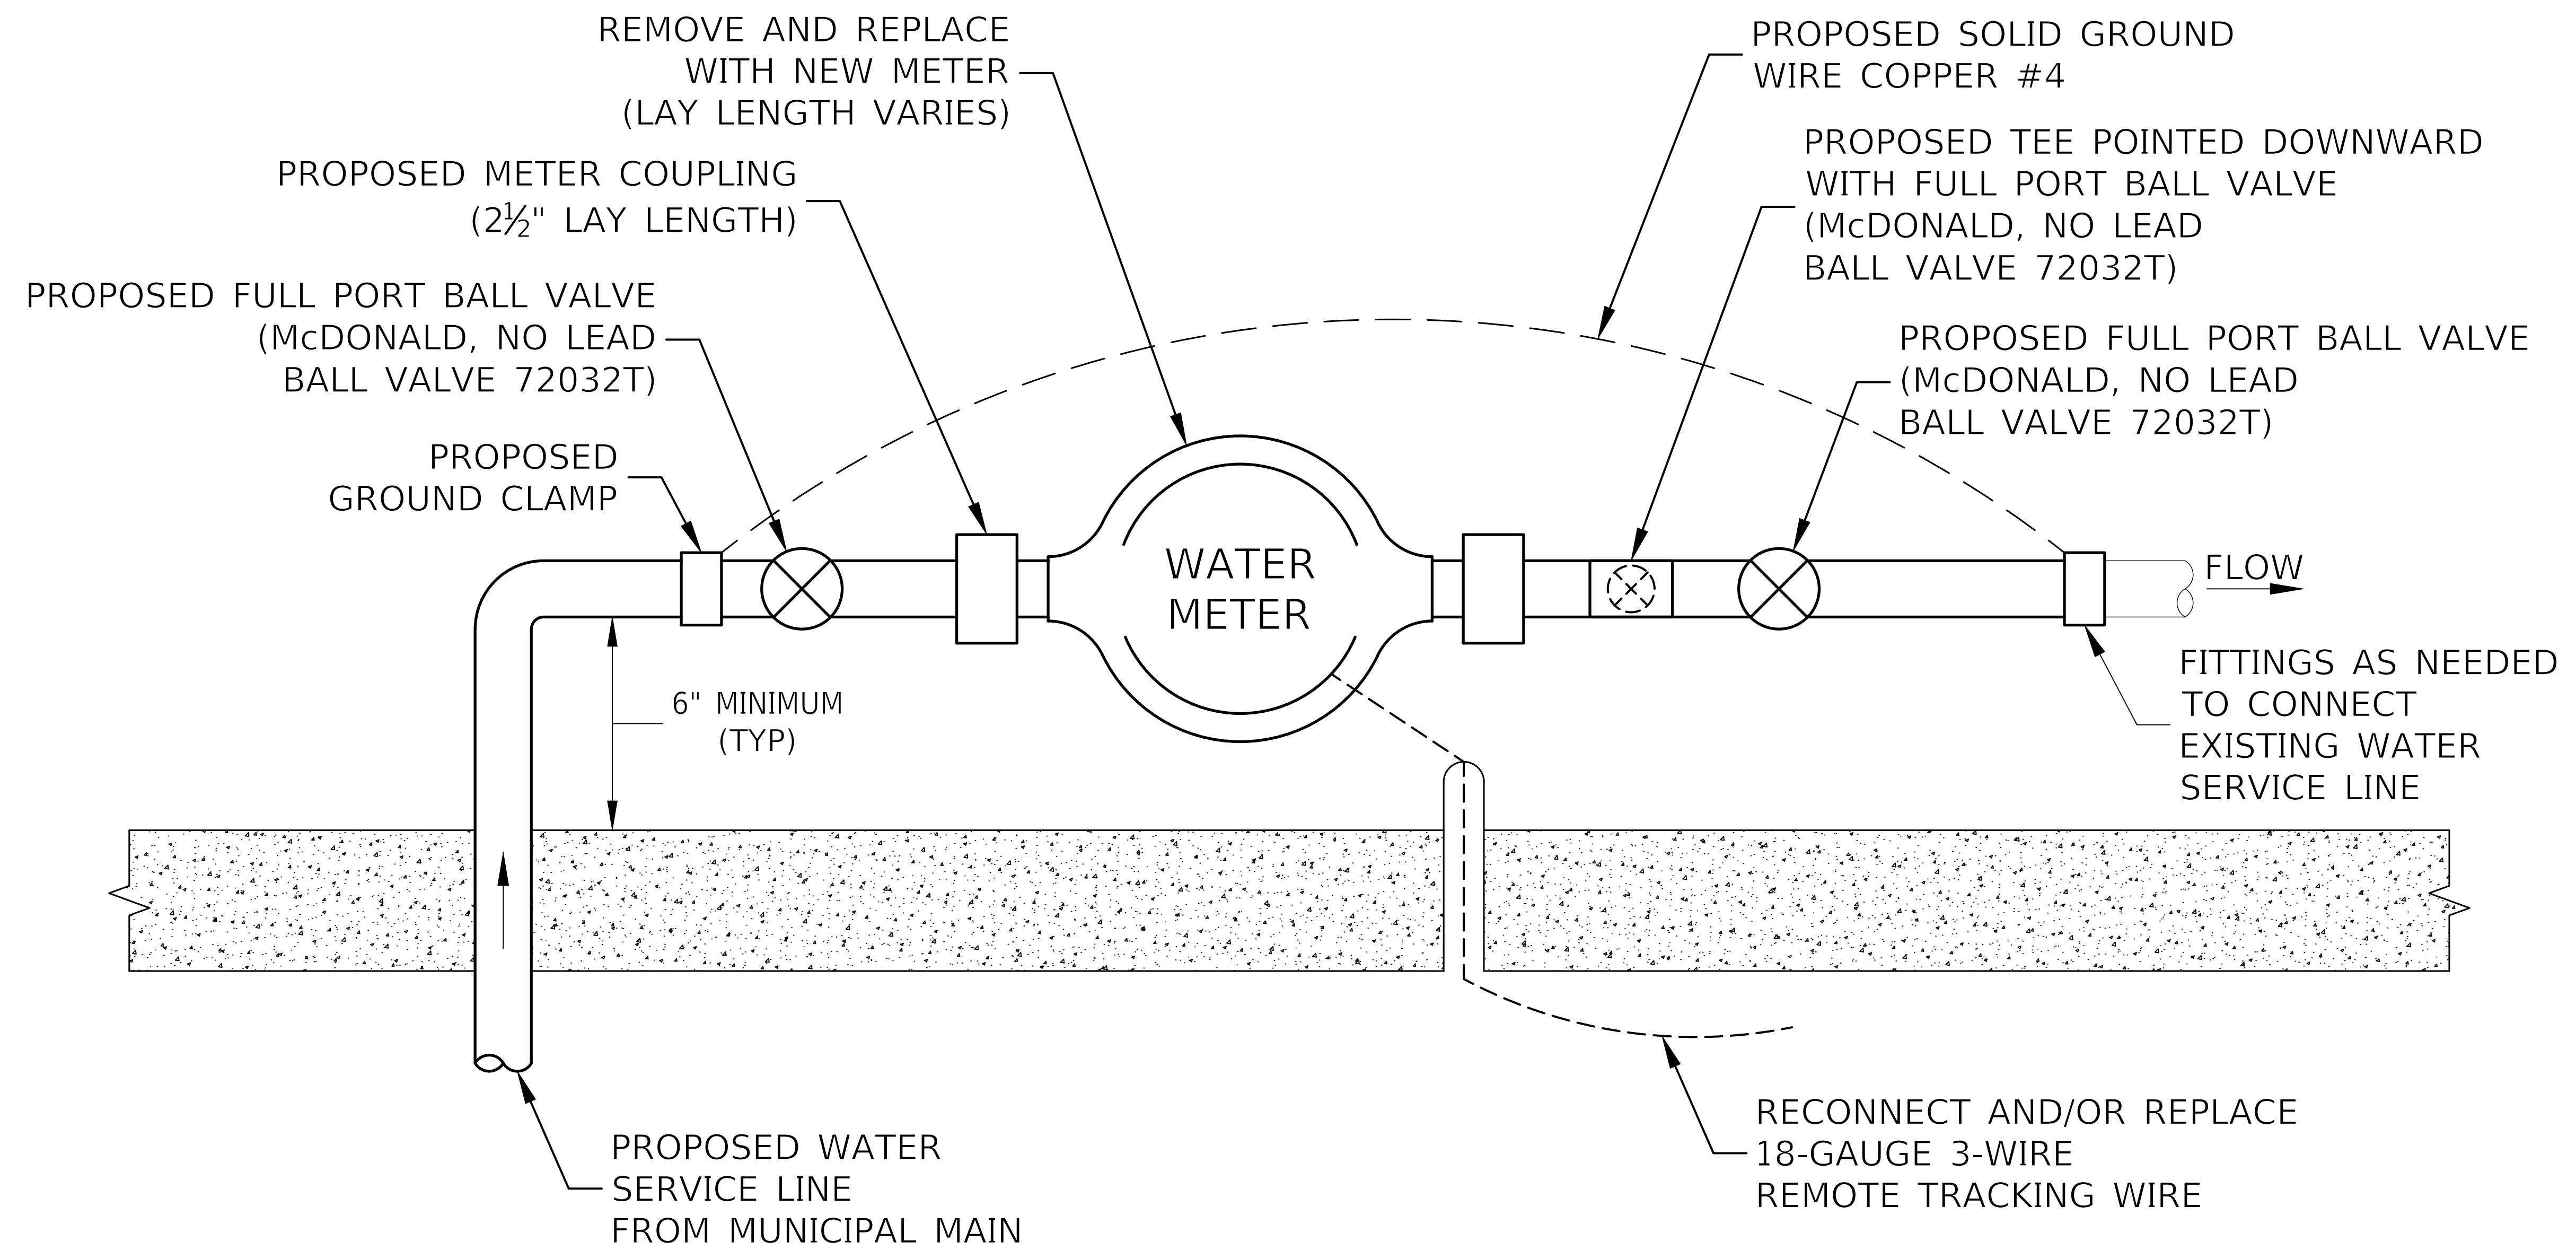

METER SIZE	APPROX. LAY LENGTHS*
3/4" SHORT	7-1/2"
3/4" REGULAR	9"
1"	10-3/4"
1-1/2"	13"
2"	15-1/4"

*LAY LENGTHS VARY ACCORDING TO THE SELECTED MANUFACTURER

LEAD WATER SERVICE REPLACEMENT
WATER METER

22-R0900.2 LSLR Details