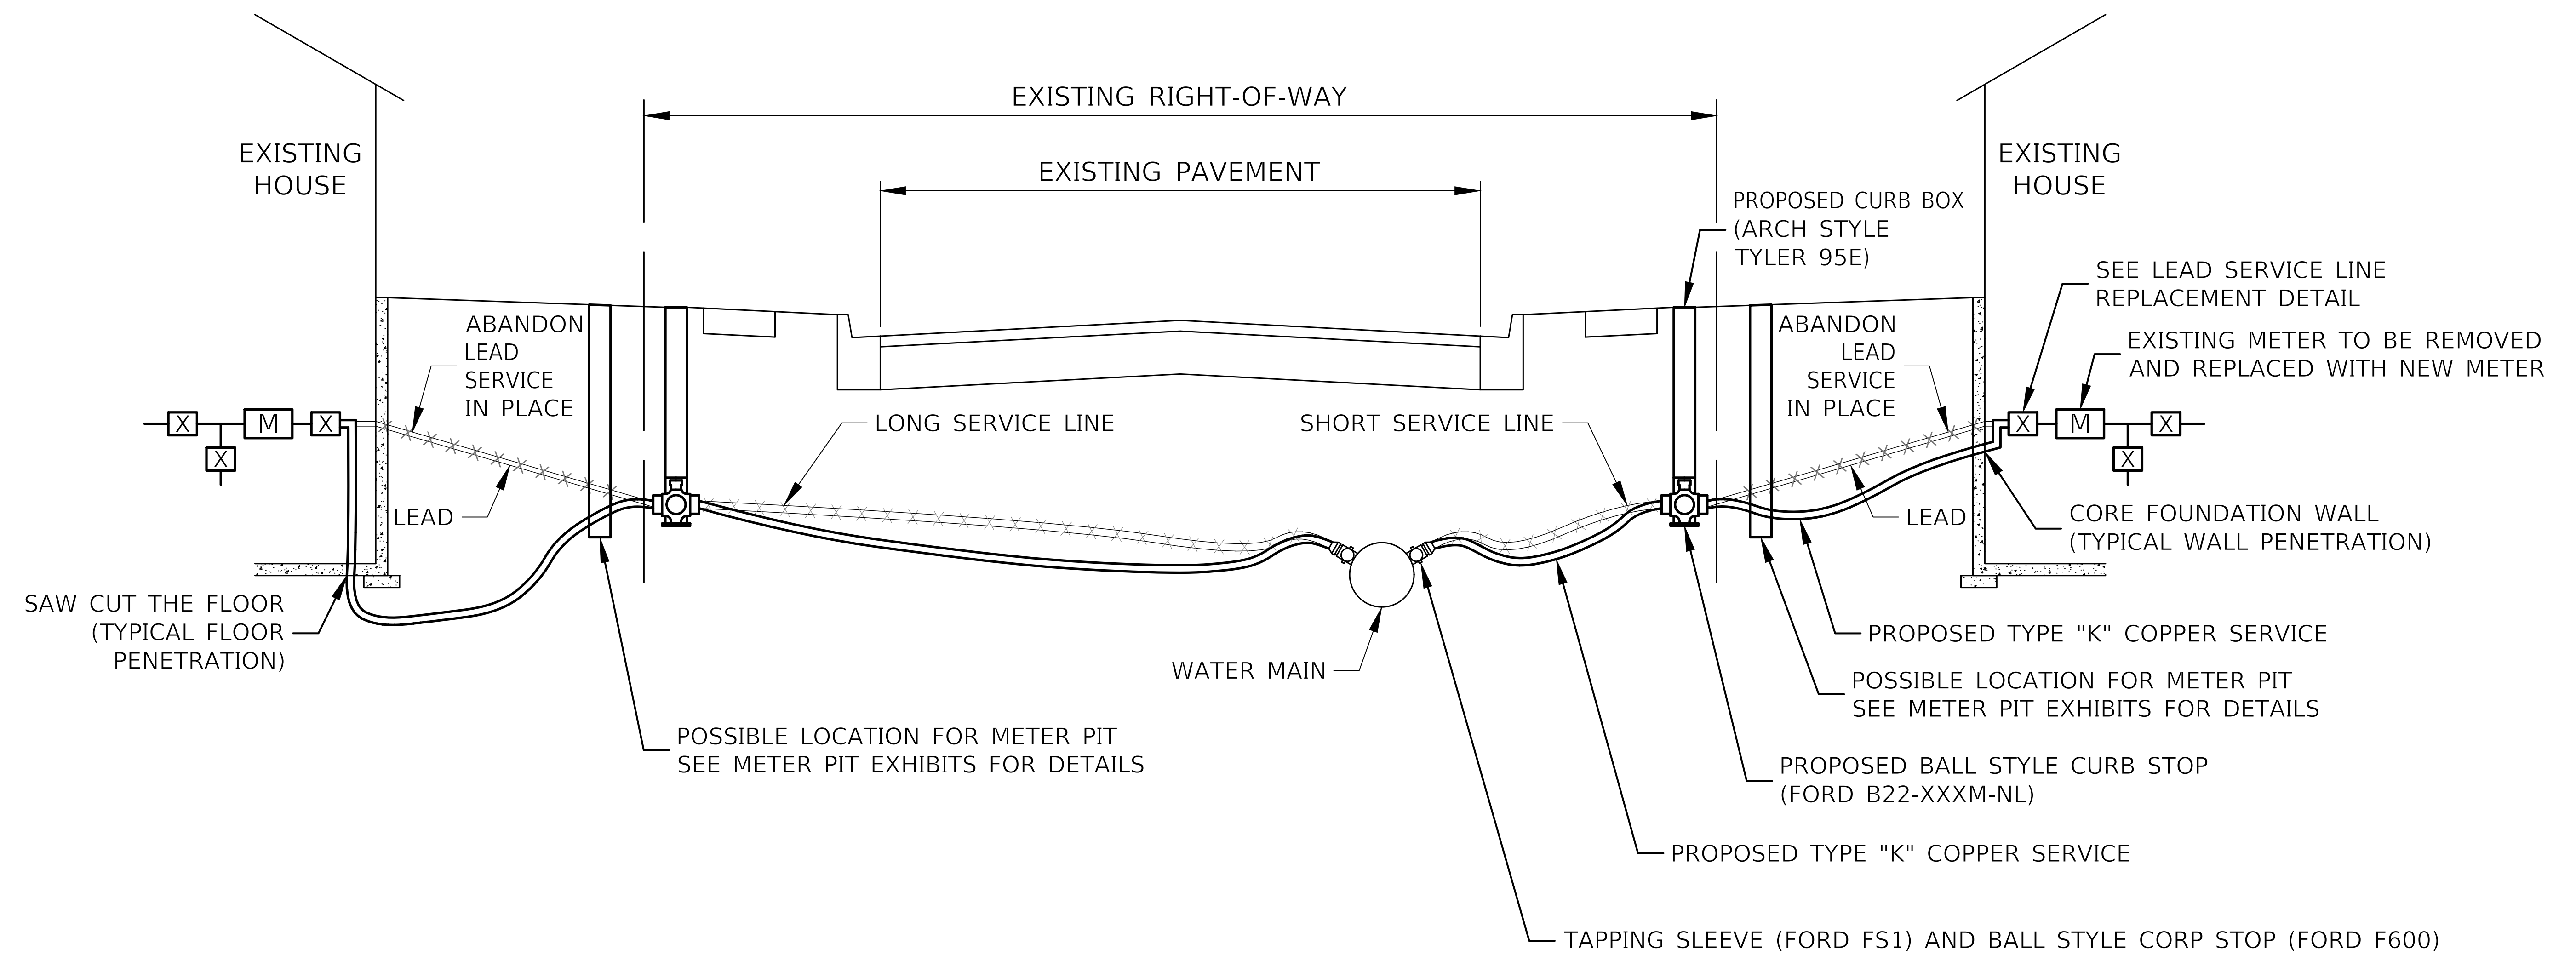

FULL LEAD WATER SERVICE REPLACEMENT
(COPPER)

22-R0900.2 LSLR Details