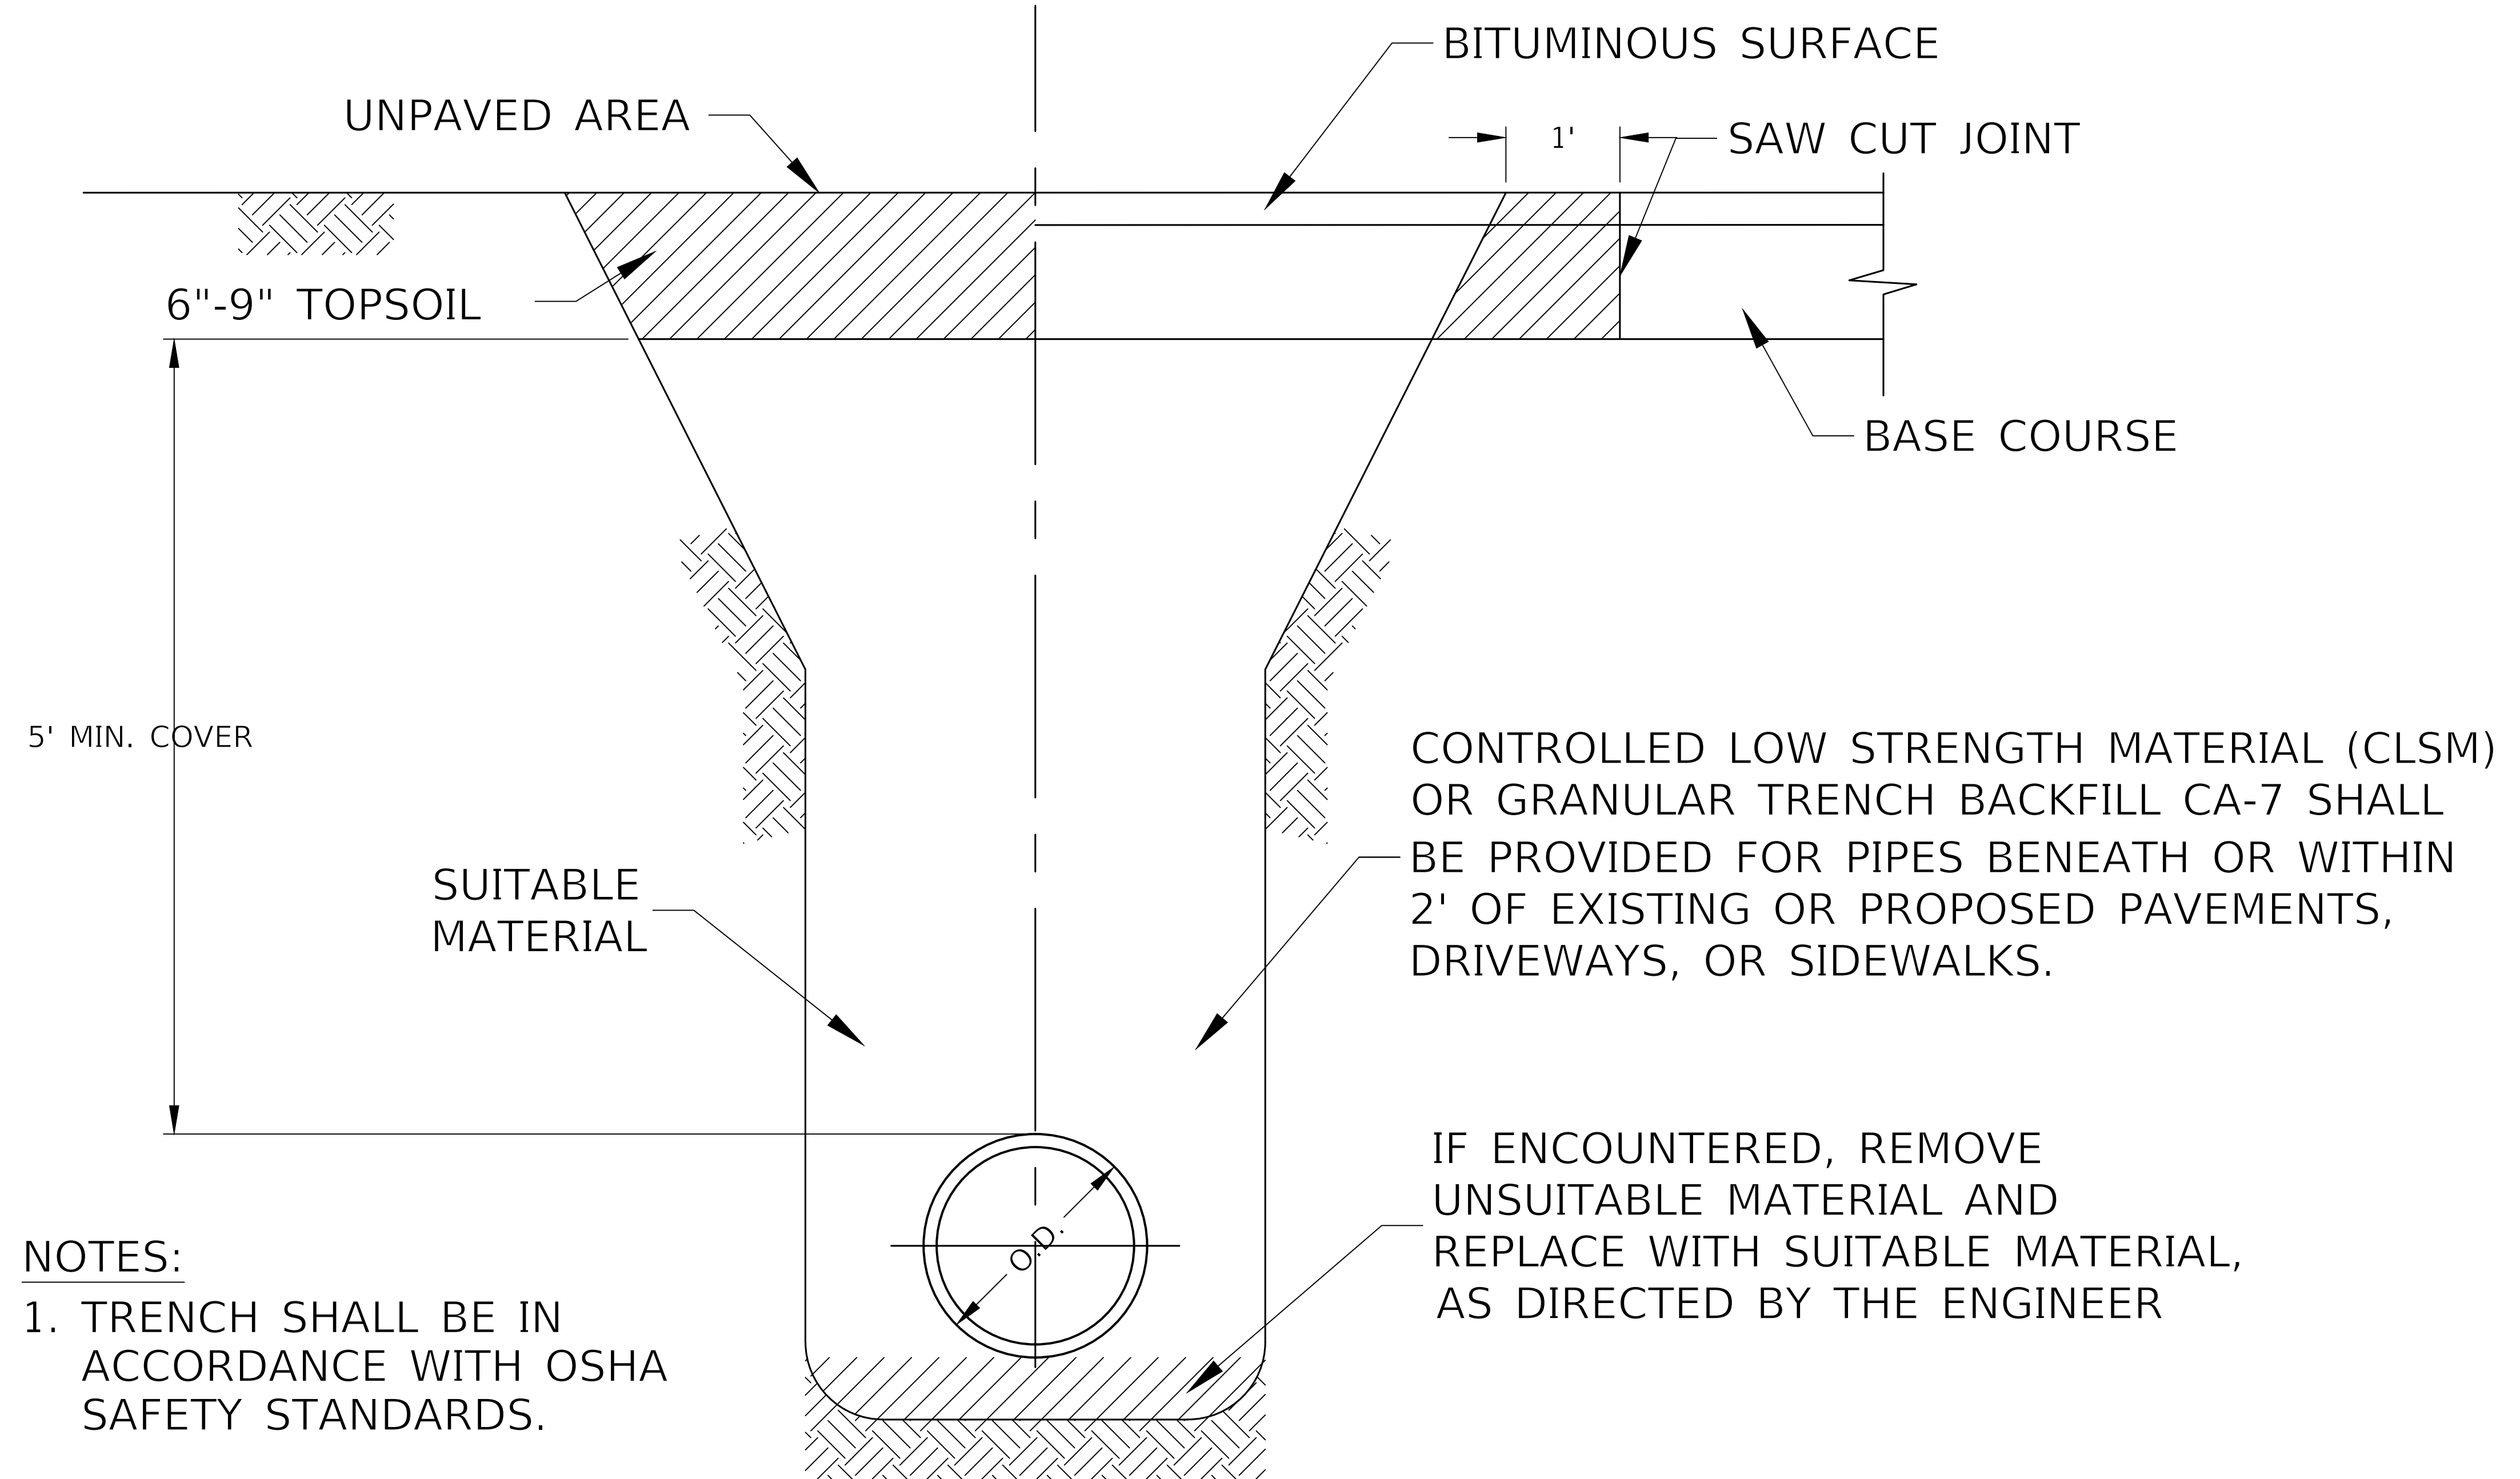

TRENCH BACKFILL

TRENCH BACKFILL DETAIL

22-R0900.2 LSLR Details