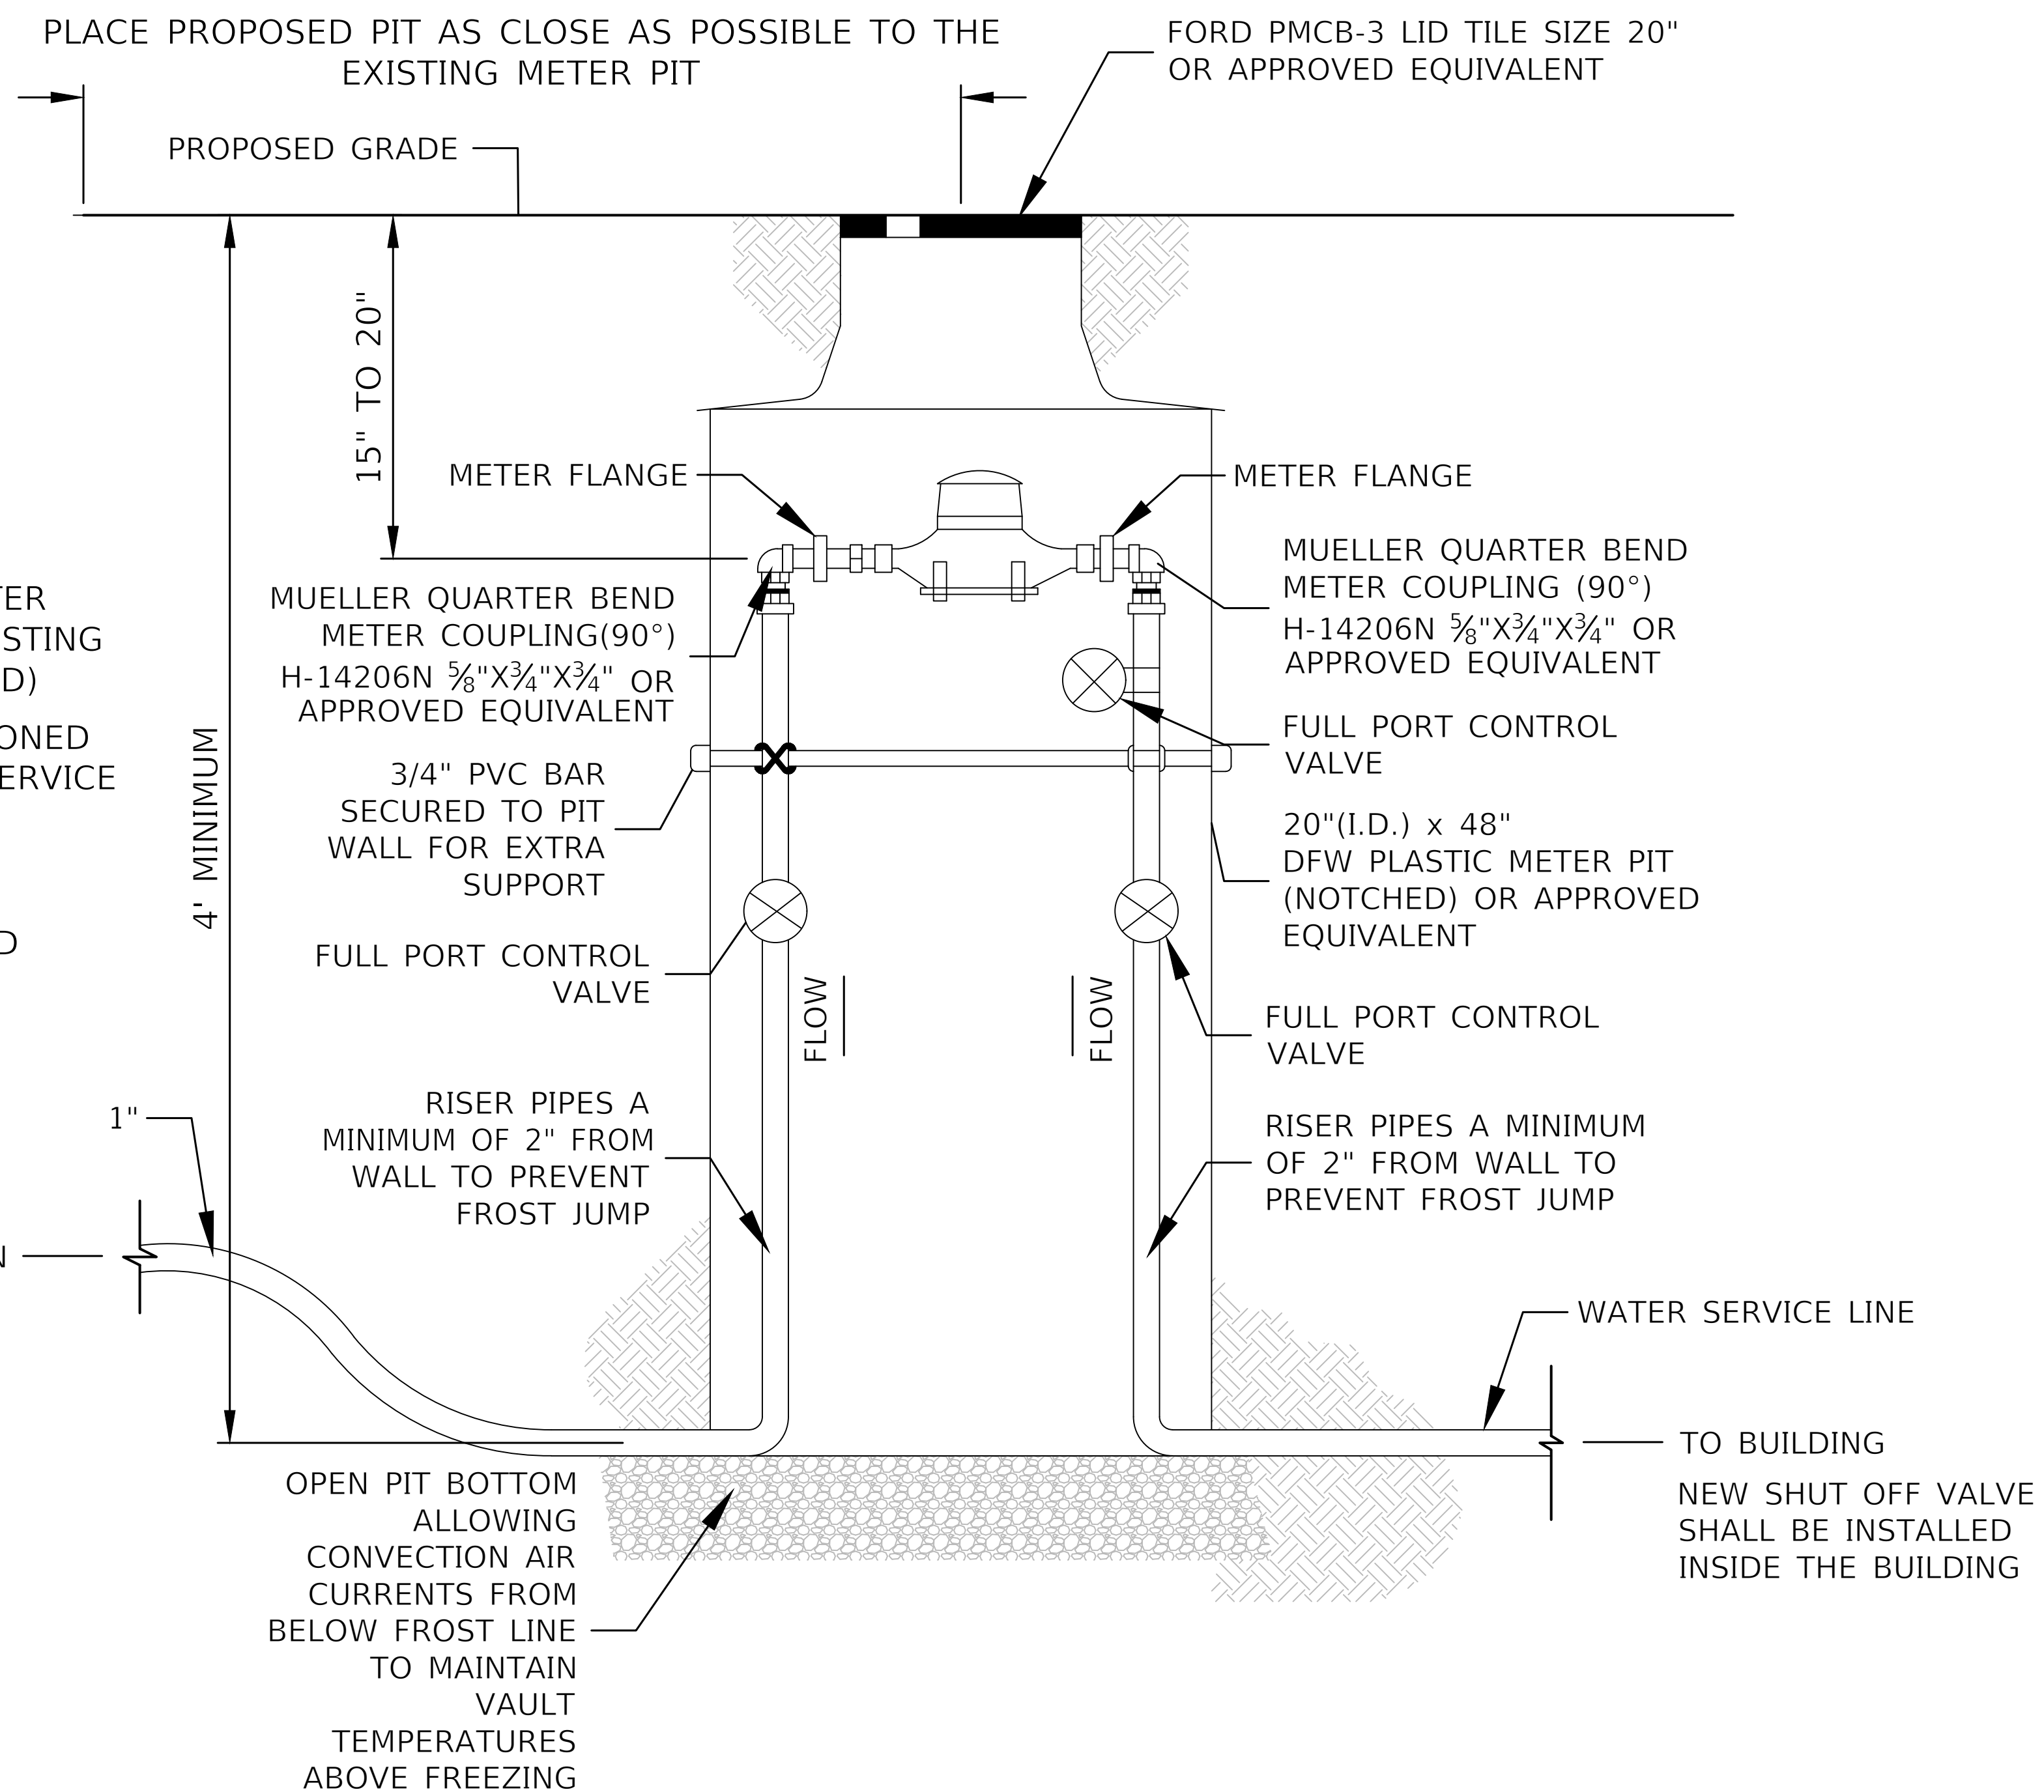

NOTE:
1. SEE SPECIAL PROVISIONS FOR WATER METER PIT REPLACEMENT, REMOVAL, AND ABANDONMENT.

WATER DETAILS

22-R0900.2 LSLR Details