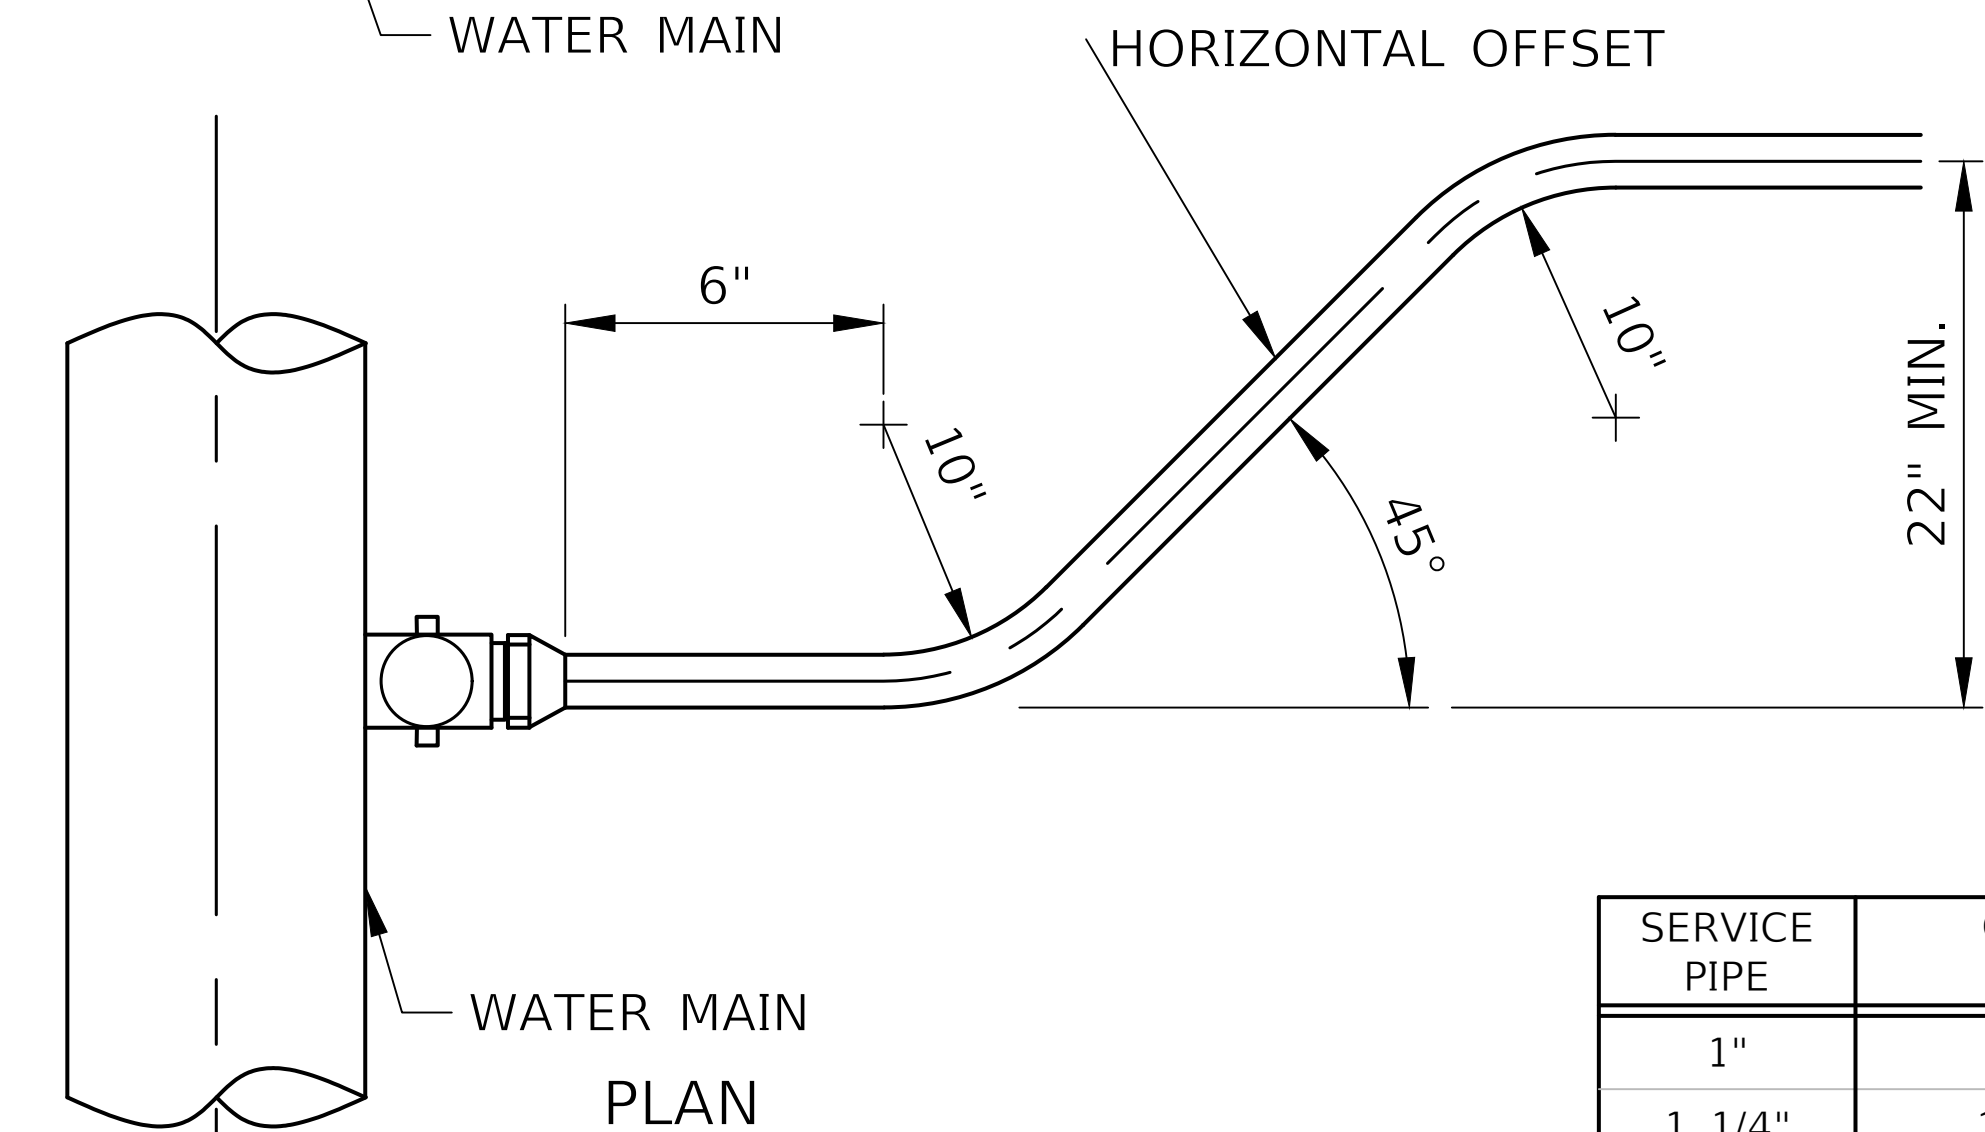

SERVICE PIPE	CORP STOP	CURB STOP	SERVICE BOX
1"	1"	1"	2 1/2"
1 1/4"	1 1/4"	1 1/4"	3"
1 1/2"	1 1/4" x 1 1/2"	1 1/2"	3"
2"	1 1/2" x 2"	2"	3"
3/4"	3/4"	3/4"	2 1/2"

NOTE:
1. BUFFALO BOX ON WATER SERVICE LINES SHALL BE INSTALLED IN THE PARKWAY, NOT IN THE SIDEWALK OR DRIVEWAY.

TYPICAL WATER SERVICE INSTALLATION