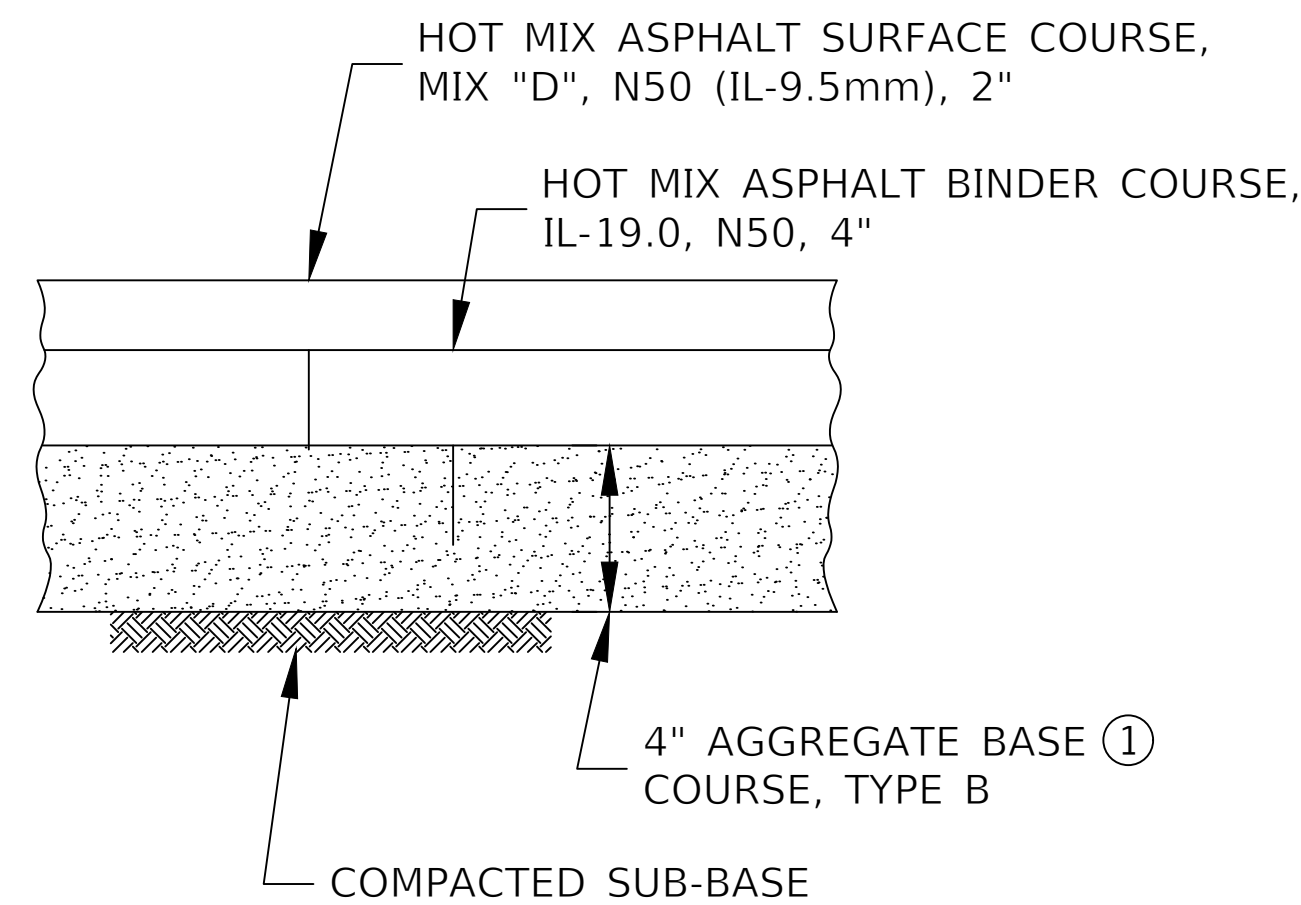

COMMERCIAL HMA DRIVEWAY PAVEMENT, 6"