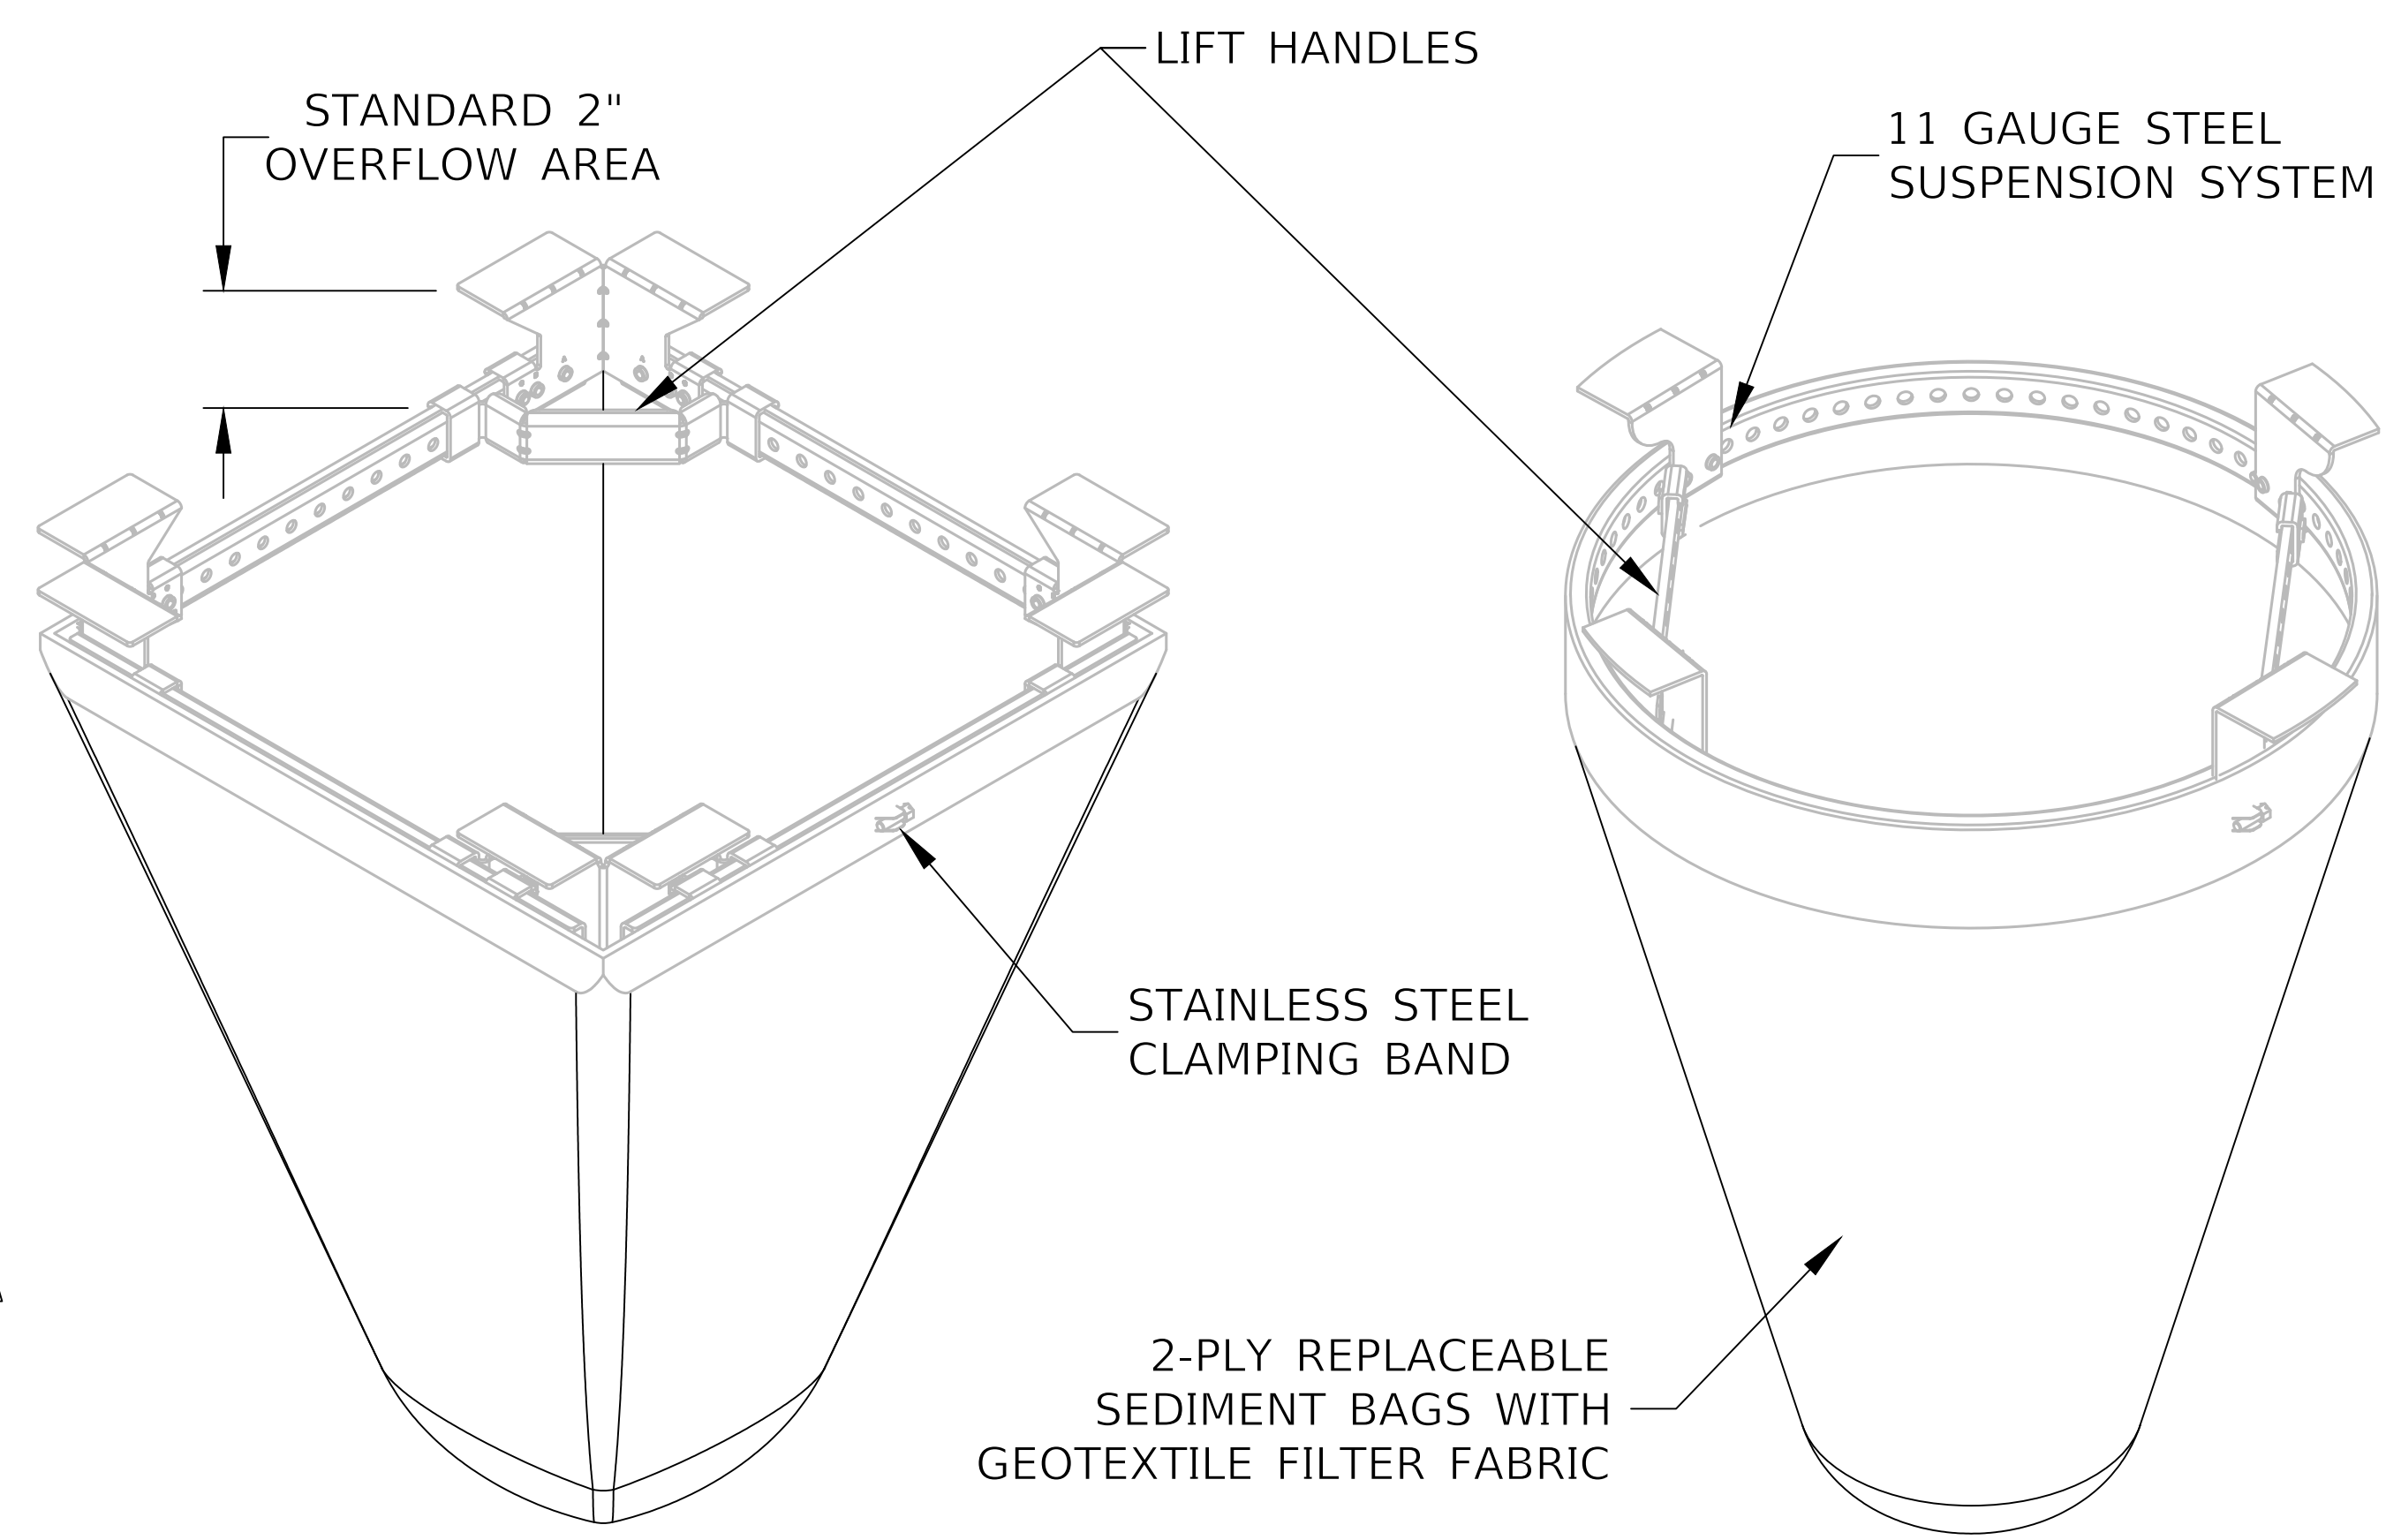

TYPICAL ROUND INLET FILTER

TYPICAL FLAT/RECTANGULAR/ROLLED CURB INLET FILTER