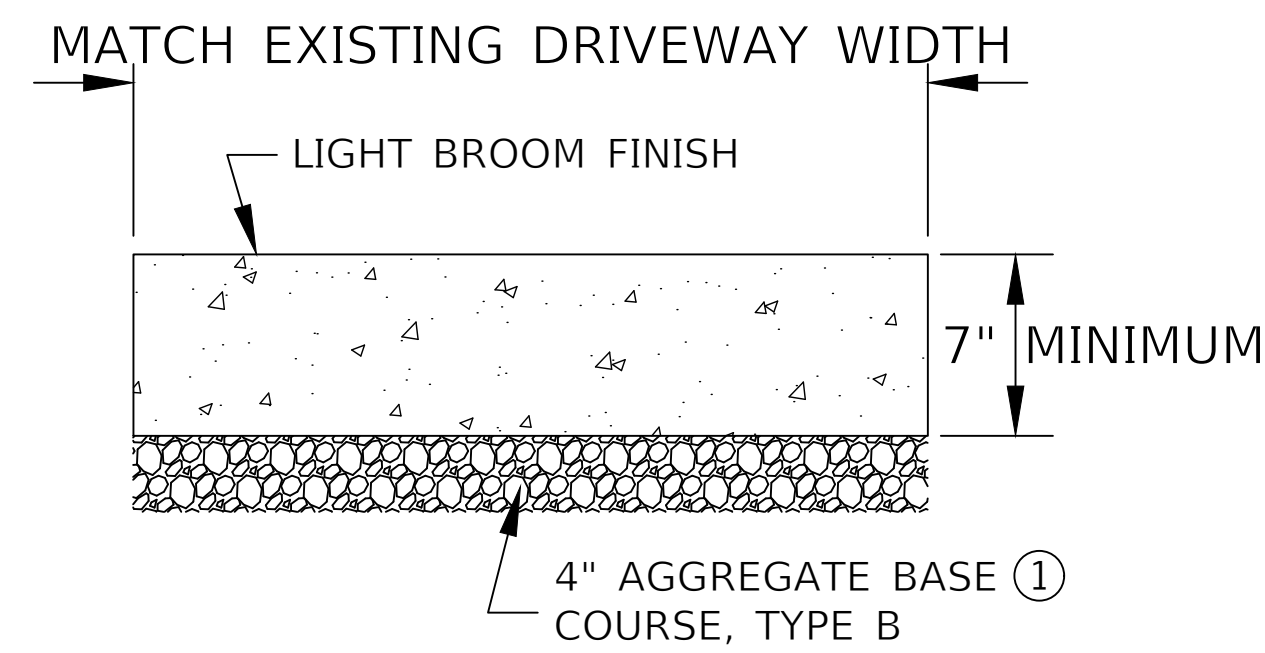

RESIDENTIAL PCC DRIVEWAY PAVEMENT, 7"