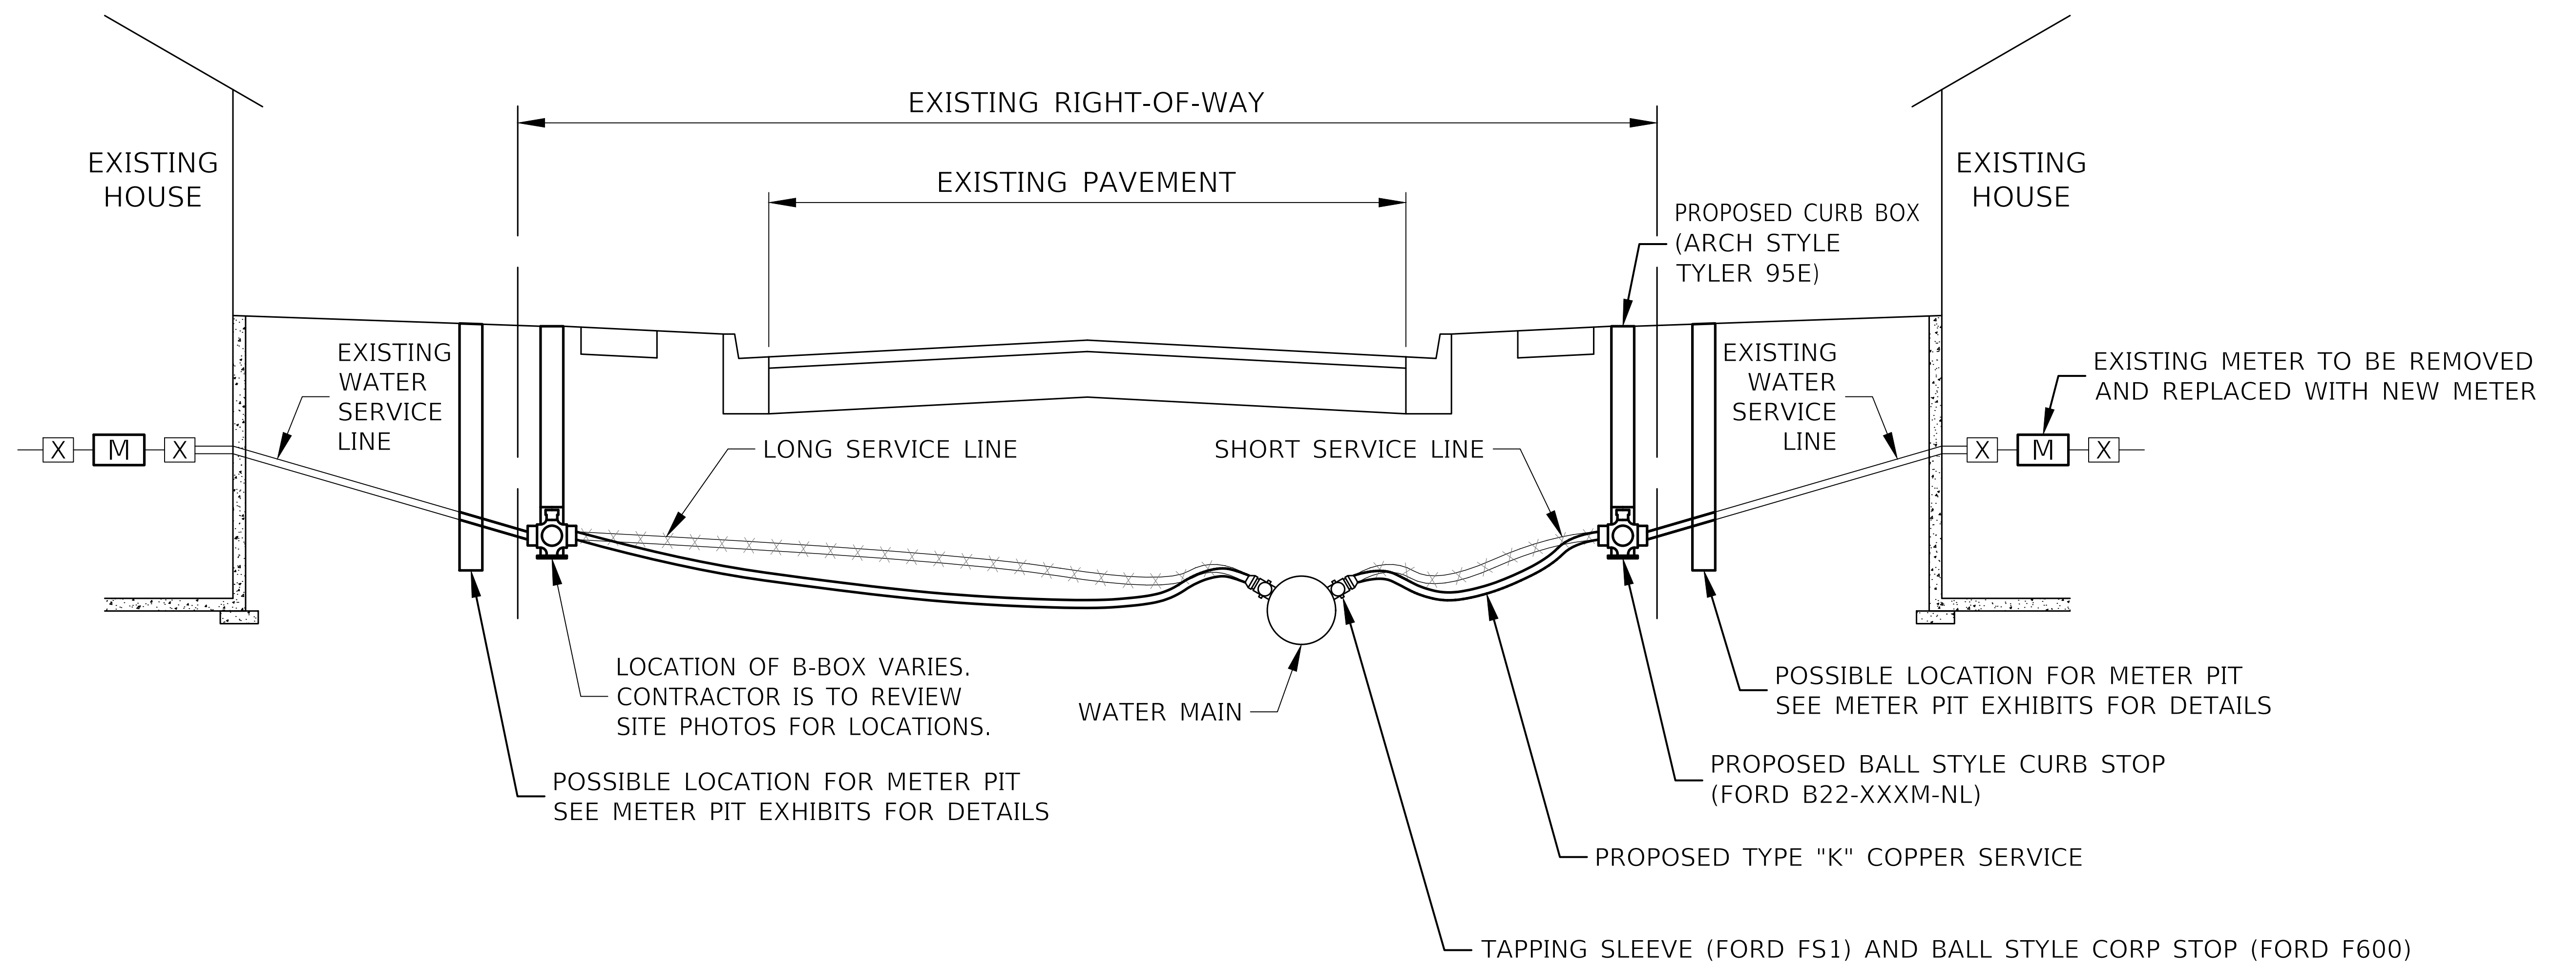

PARTIAL LEAD WATER SERVICE REPLACEMENT
PUBLIC SIDE (COPPER)

22-R0900.2 LSLR Details