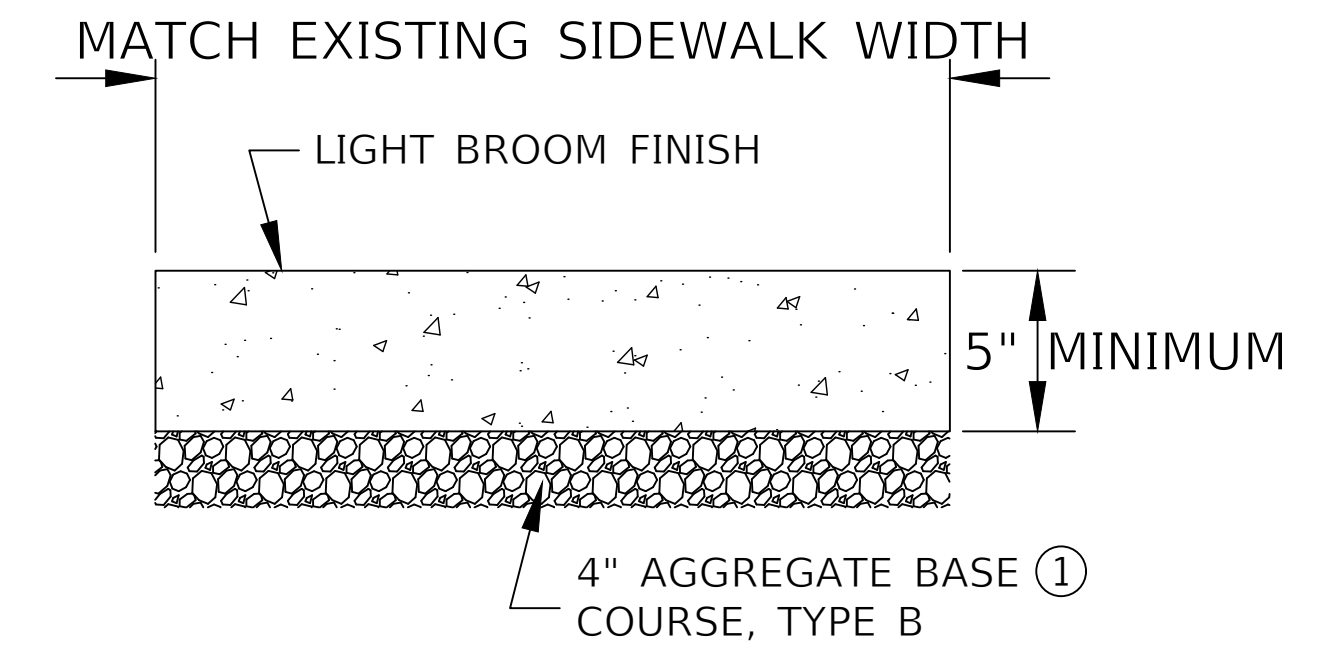

PCC SIDEWALK, 5" SPECIAL