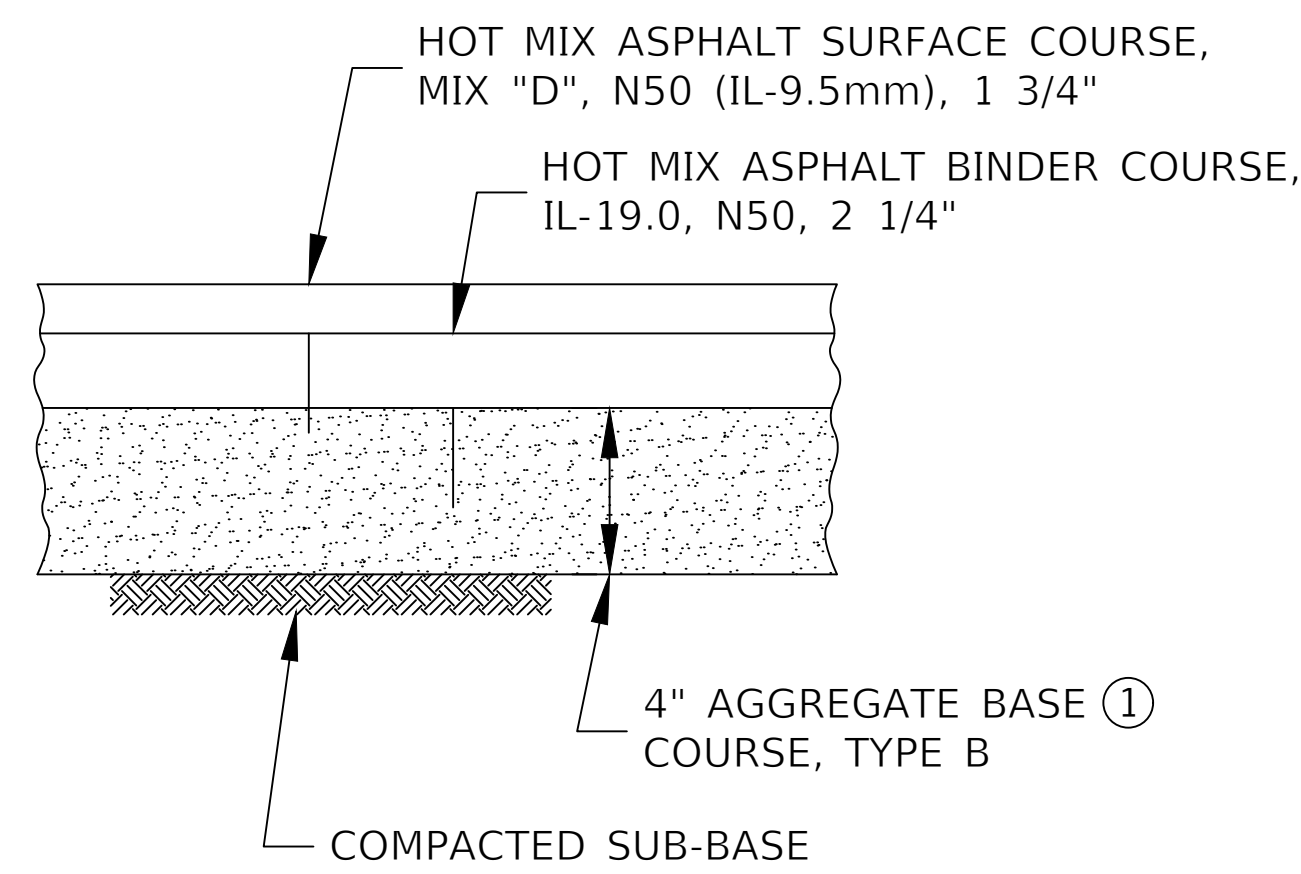

RESIDENTIAL HMA DRIVEWAY PAVEMENT, 4"