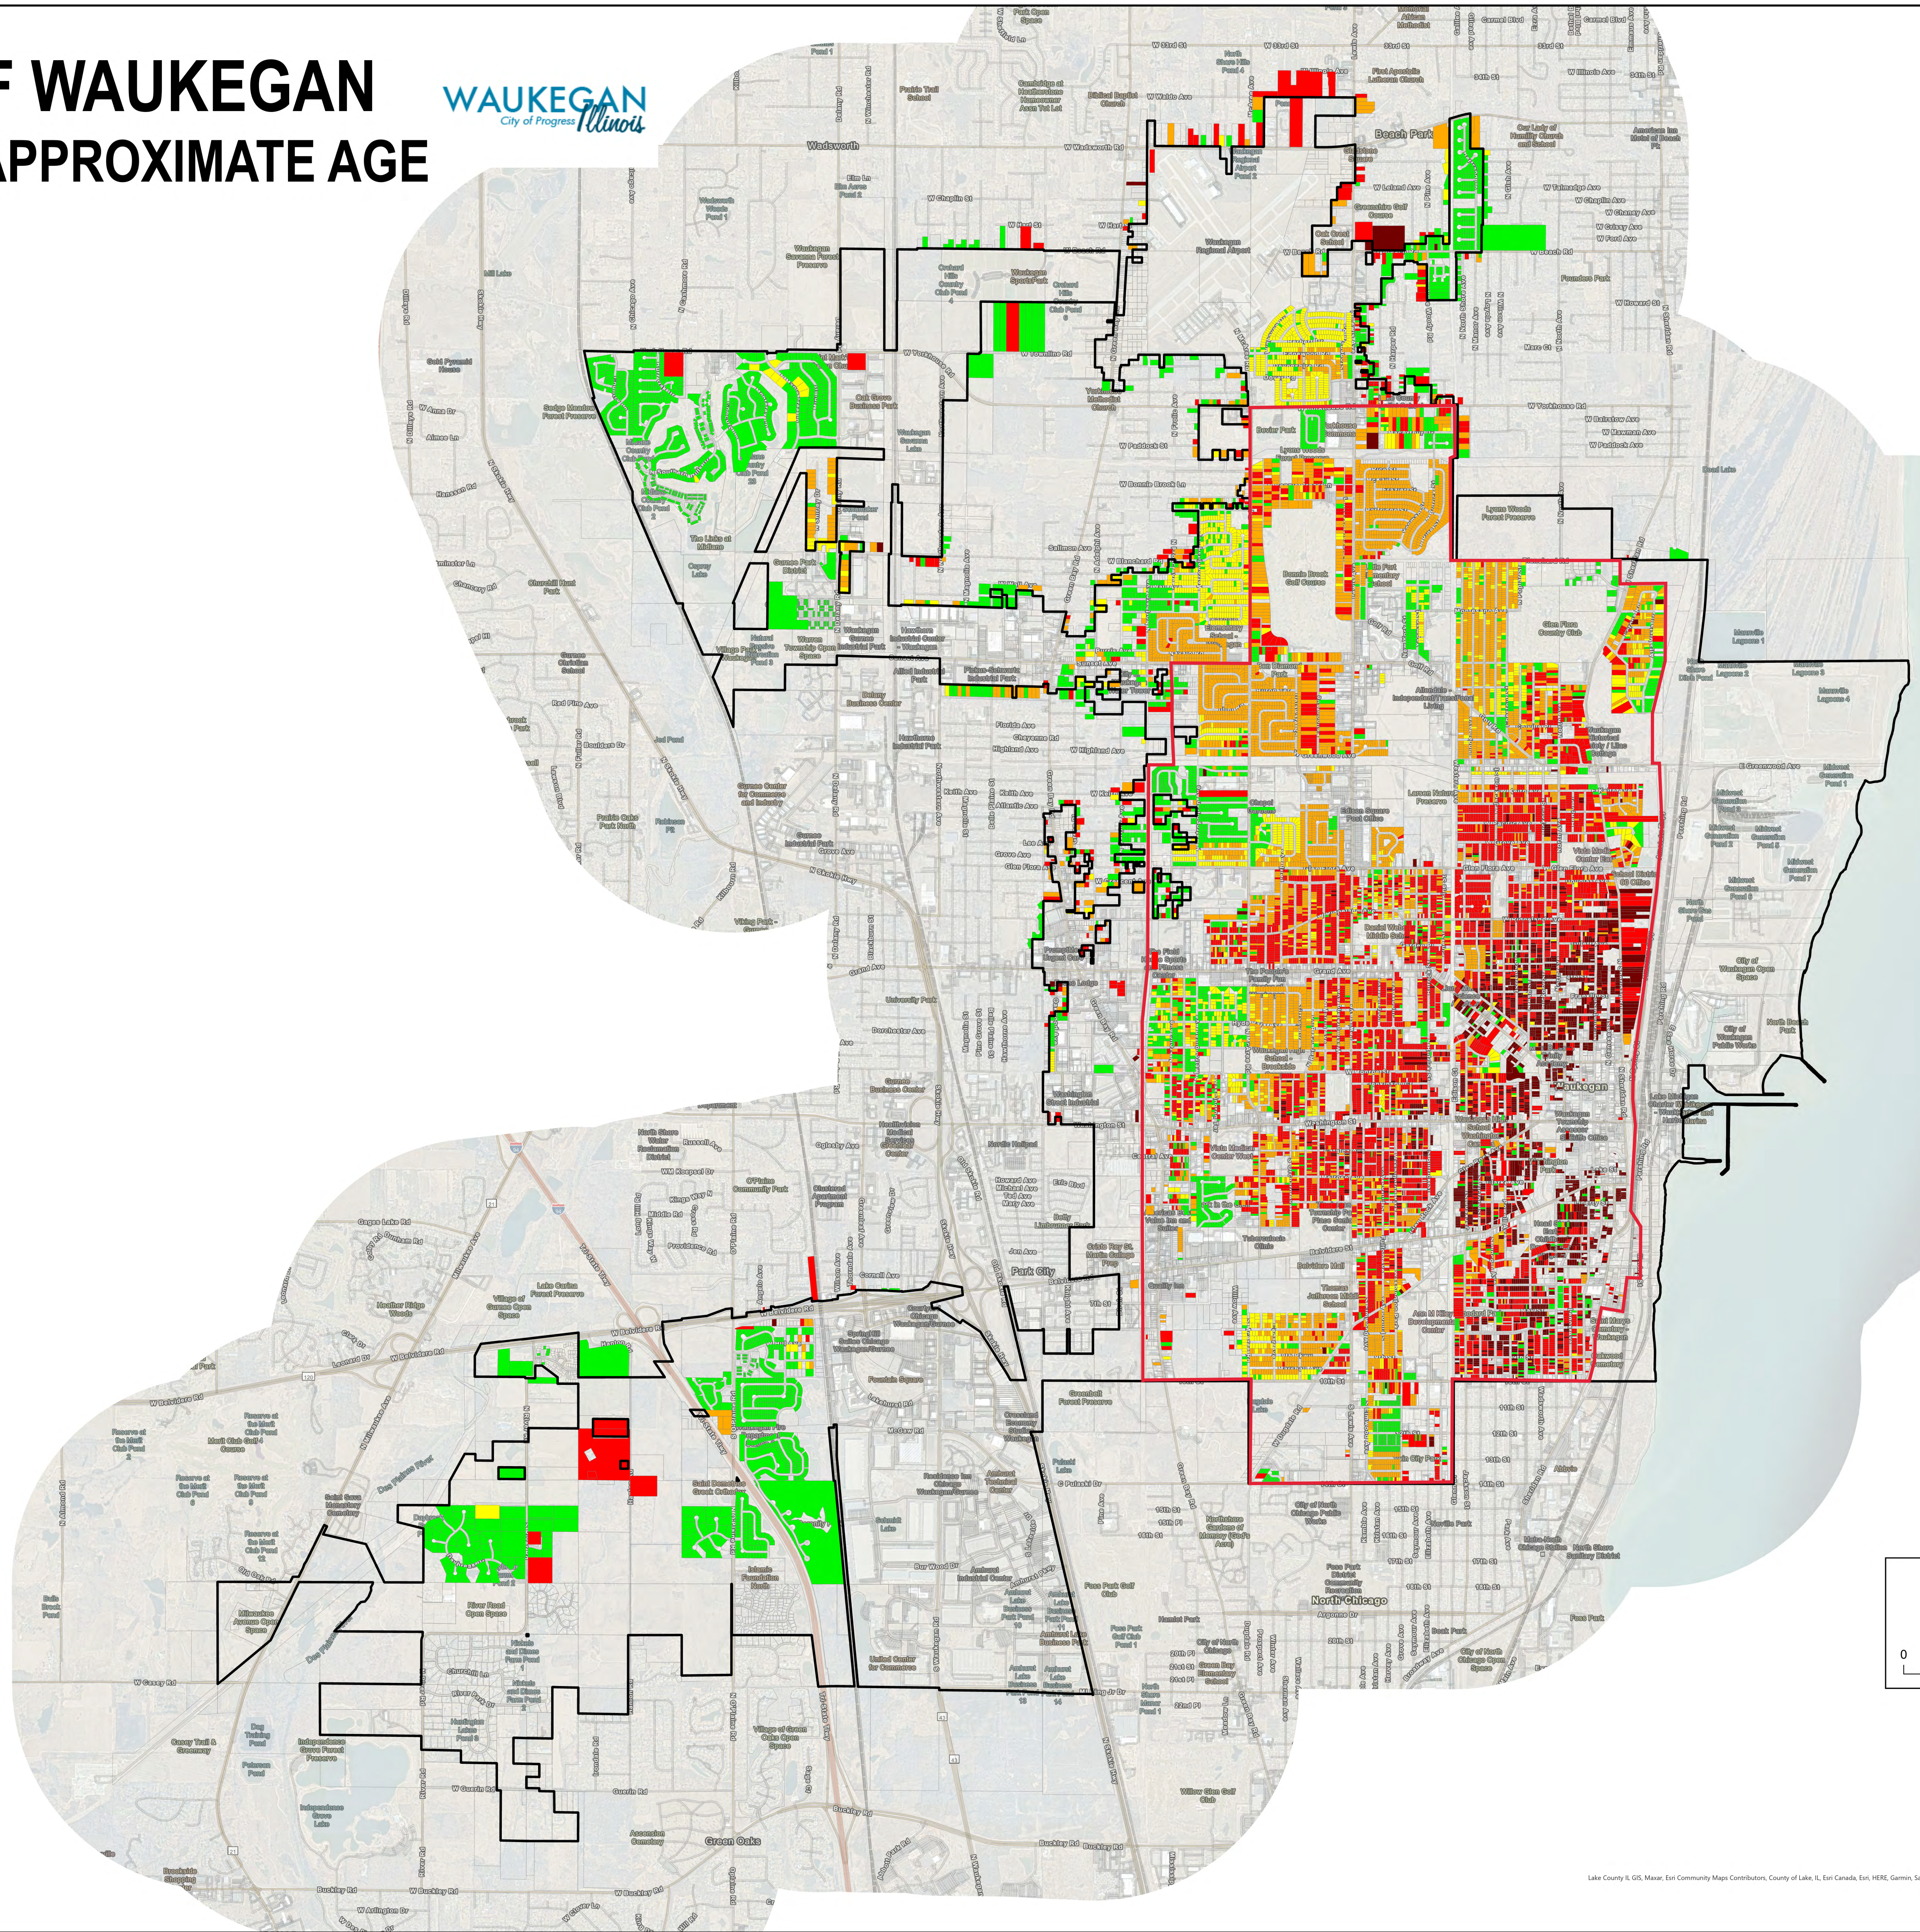

Appendix 3 Building Age Map

CITY OF WAUKEGAN BUILDING APPROXIMATE AGE

Legend

- City Limits
- Parcels

Approximate Age

- Before 1917 (1,862)
- 1917 - 1950 (5,427)
- 1951 - 1960 (4,972)
- 1961 - 1970 (1,894)
- 1971 or Later (5,301)