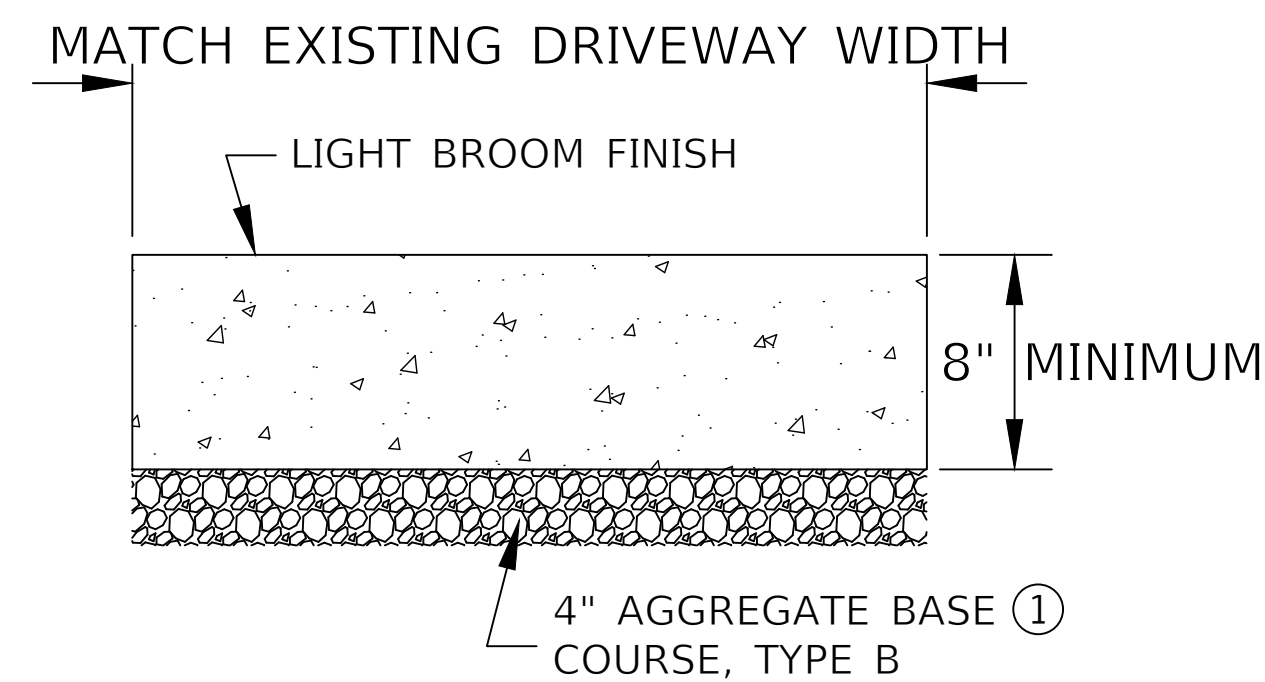

COMMERCIAL PCC DRIVEWAY PAVEMENT, 8"

HOT-MIX ASPHALT MIXTURE REQUIREMENTS		
MIXTURE TYPE	AIR VOIDS @NDES	QMP
CLASS D PATCHES - 4"-12"		
HOT-MIX ASPHALT SURFACE COURSE, IL-9.5, MIX "D", N50 (2")	4% @ 50 Gyr.	LR 1030-2
HOT-MIX ASPHALT BINDER COURSE, IL-19.0mm, N70 (4"-10") MAX LIFT 4"	4% @ 70 Gyr.	LR 1030-2
HOT-MIX ASPHALT DRIVEWAY PAVEMENT - 4" (RESIDENTIAL)		
HOT-MIX ASPHALT SURFACE COURSE, IL-9.5, MIX "D", N50 (1 3/4")	4% @ 50 Gyr.	LR 1030-2
HOT-MIX ASPHALT BINDER COURSE, IL-19.0, N50 (2 1/4")	4% @ 50 Gyr.	LR 1030-2
HOT-MIX ASPHALT DRIVEWAY PAVEMENT - 6" (COMMERCIAL)		
HOT-MIX ASPHALT SURFACE COURSE, IL-9.5, MIX "D", N50 (2")	4% @ 50 Gyr.	LR 1030-2
HOT-MIX ASPHALT BINDER COURSE, IL-19.0, N50 (4")	4% @ 50 Gyr.	LR 1030-2

NOTE:
UNIT WEIGHT USED TO CALCULATE ALL HMA SURFACE MIXTURE QUANTITIES IS 112 LBS/SQ YD/IN.

THE "AC TYPE" FOR POLYMERIZED HMA MIXES SHALL BE "SBS/SBR PG 76-22" AND FOR NON-POLYMERIZED HMA THE "AC TYPE" SHALL BE "PG 64-22" UNLESS MODIFIED BY DISTRICT 1 SPECIAL PROVISIONS. FOR USE OF RECYCLED MATERIALS SEE SPECIAL PROVISIONS.

QUALITY MANAGEMENT PROGRAM (QMP) IDENTIFIES THE PARTICULAR QUALITY CONTROL SPECIFICATION THAT APPLIES TO THE HMA MIXTURE.

RESTORATION DETAILS

22-R0900.2 LSLR Details