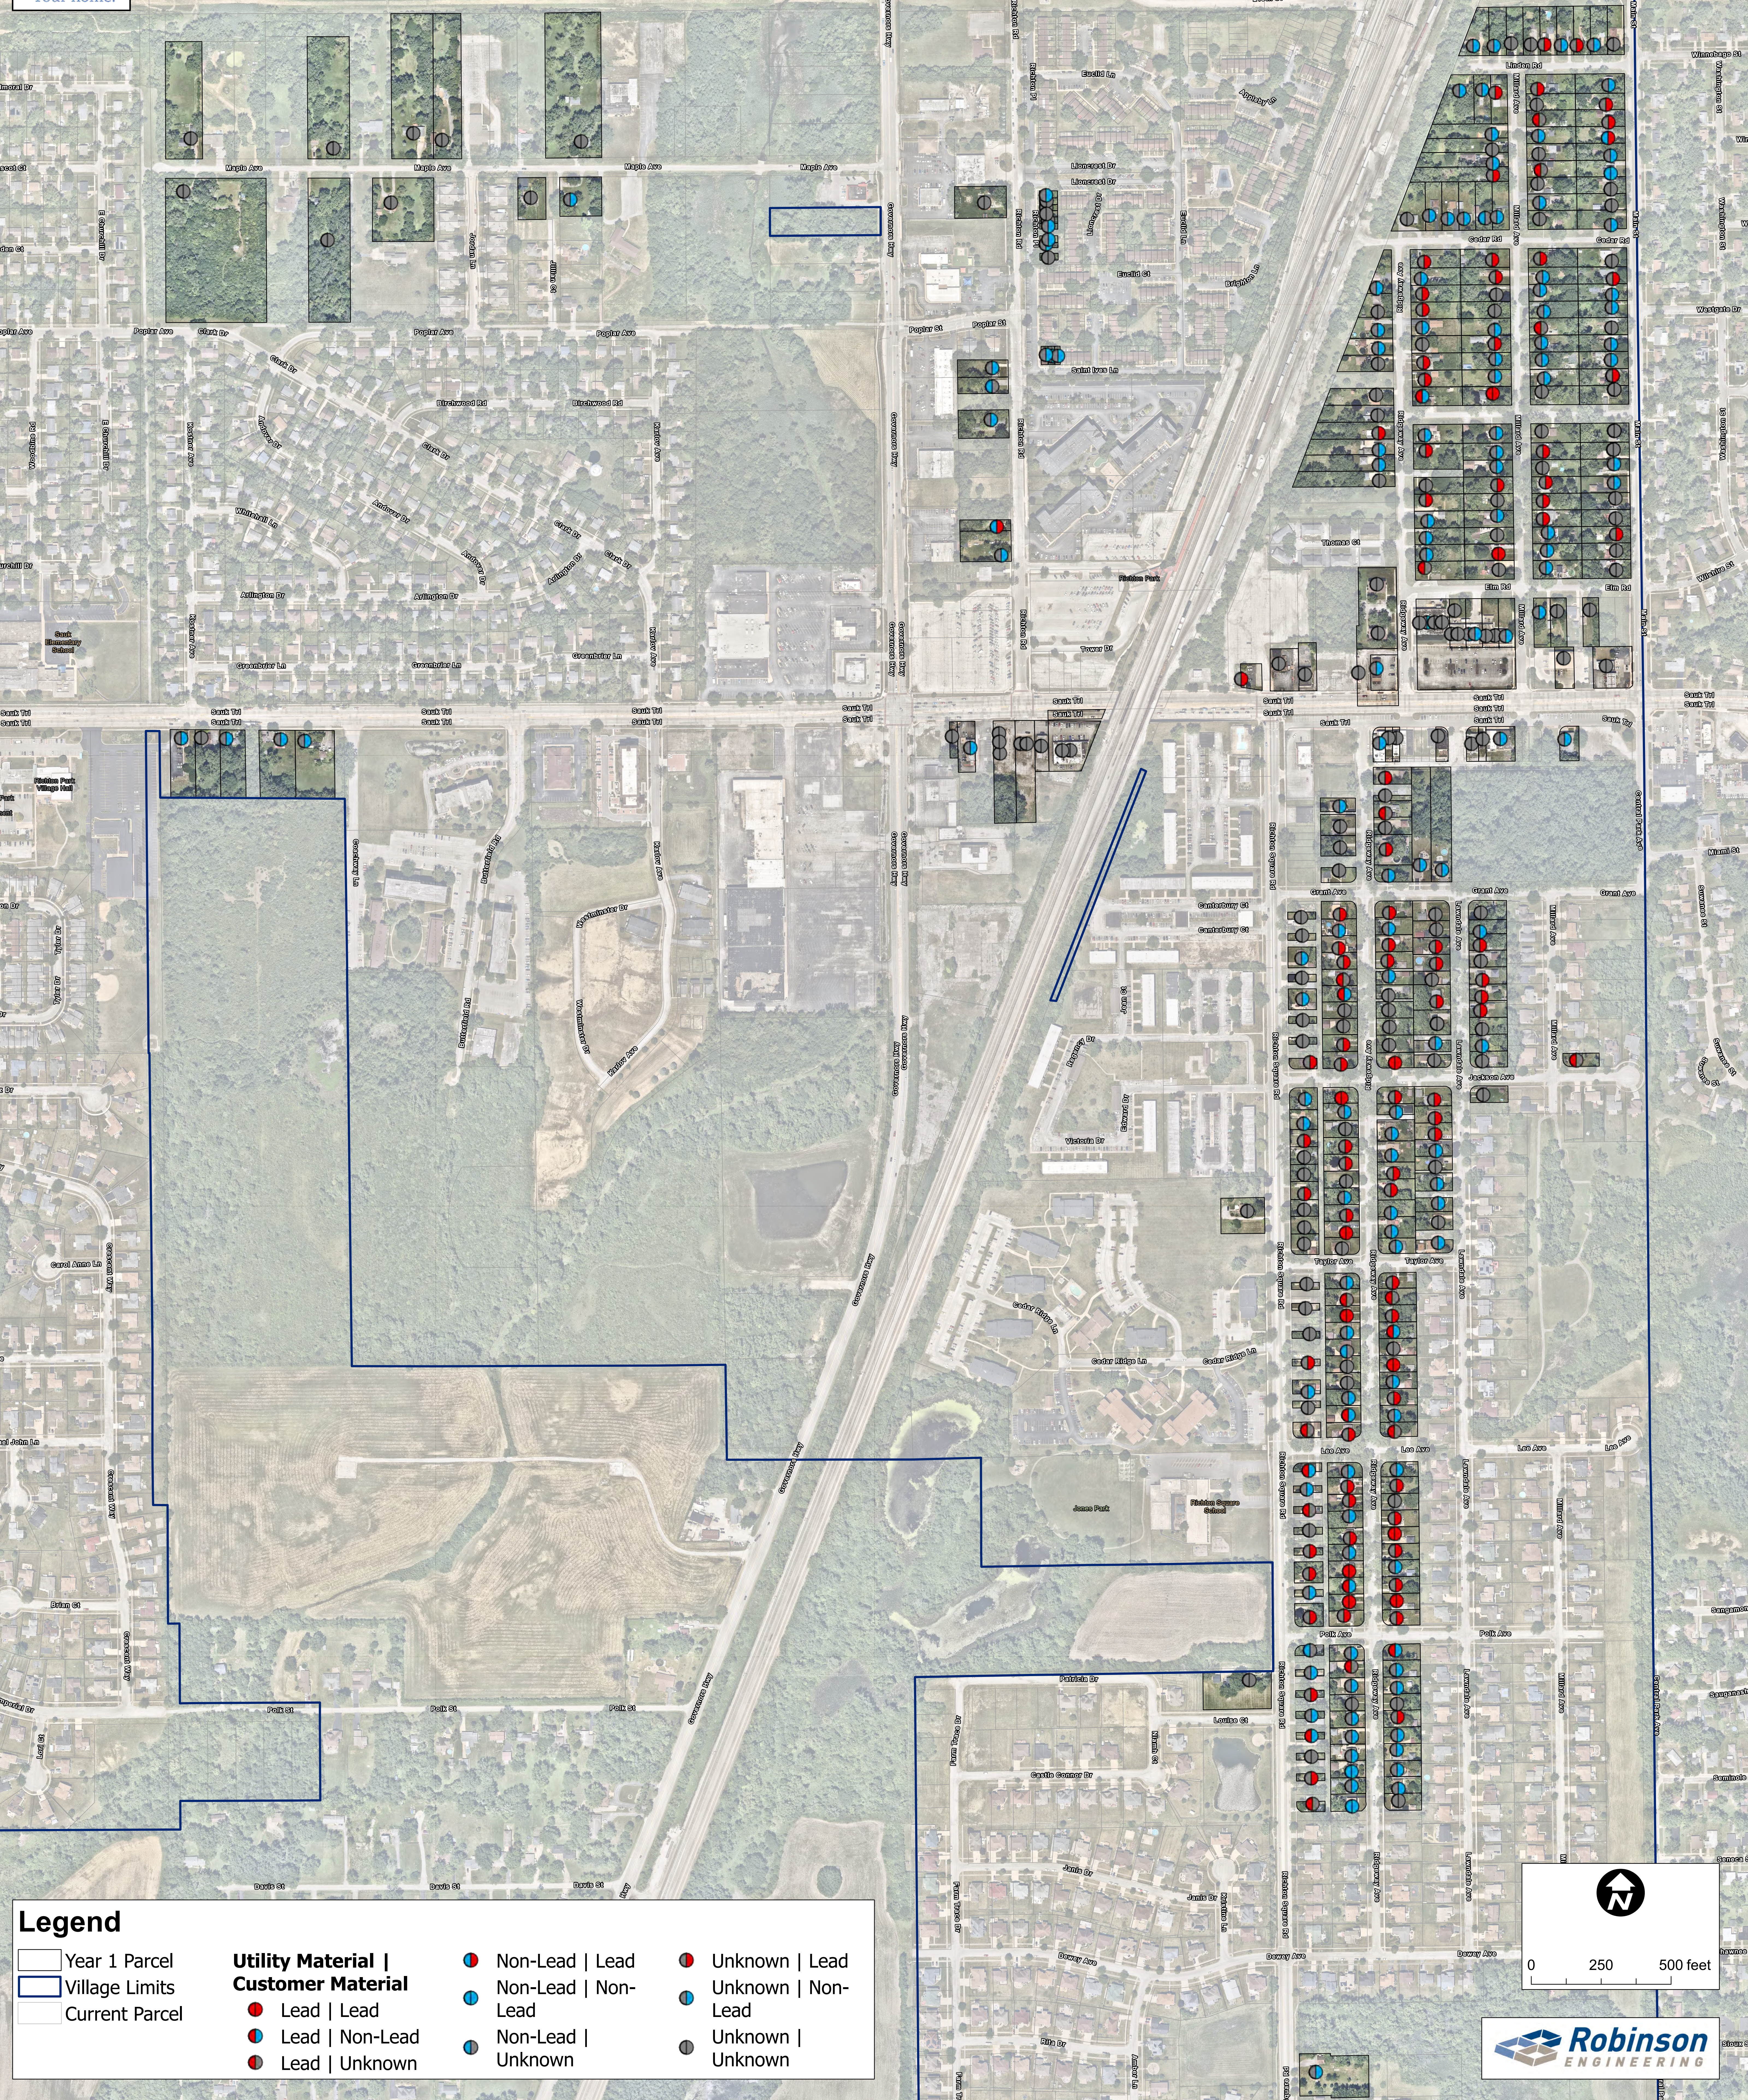

# VILLAGE OF RICHTON PARK LSLR YEAR 1

- Legend**
- Year 1 Parcel
  - Village Limits
  - Current Parcel

- Utility Material | Customer Material**
- Lead | Lead
  - Lead | Non-Lead
  - Lead | Unknown

- Non-Lead | Lead
- Non-Lead | Non-Lead
- Non-Lead | Unknown

- Unknown | Lead
- Unknown | Non-Lead
- Unknown | Unknown