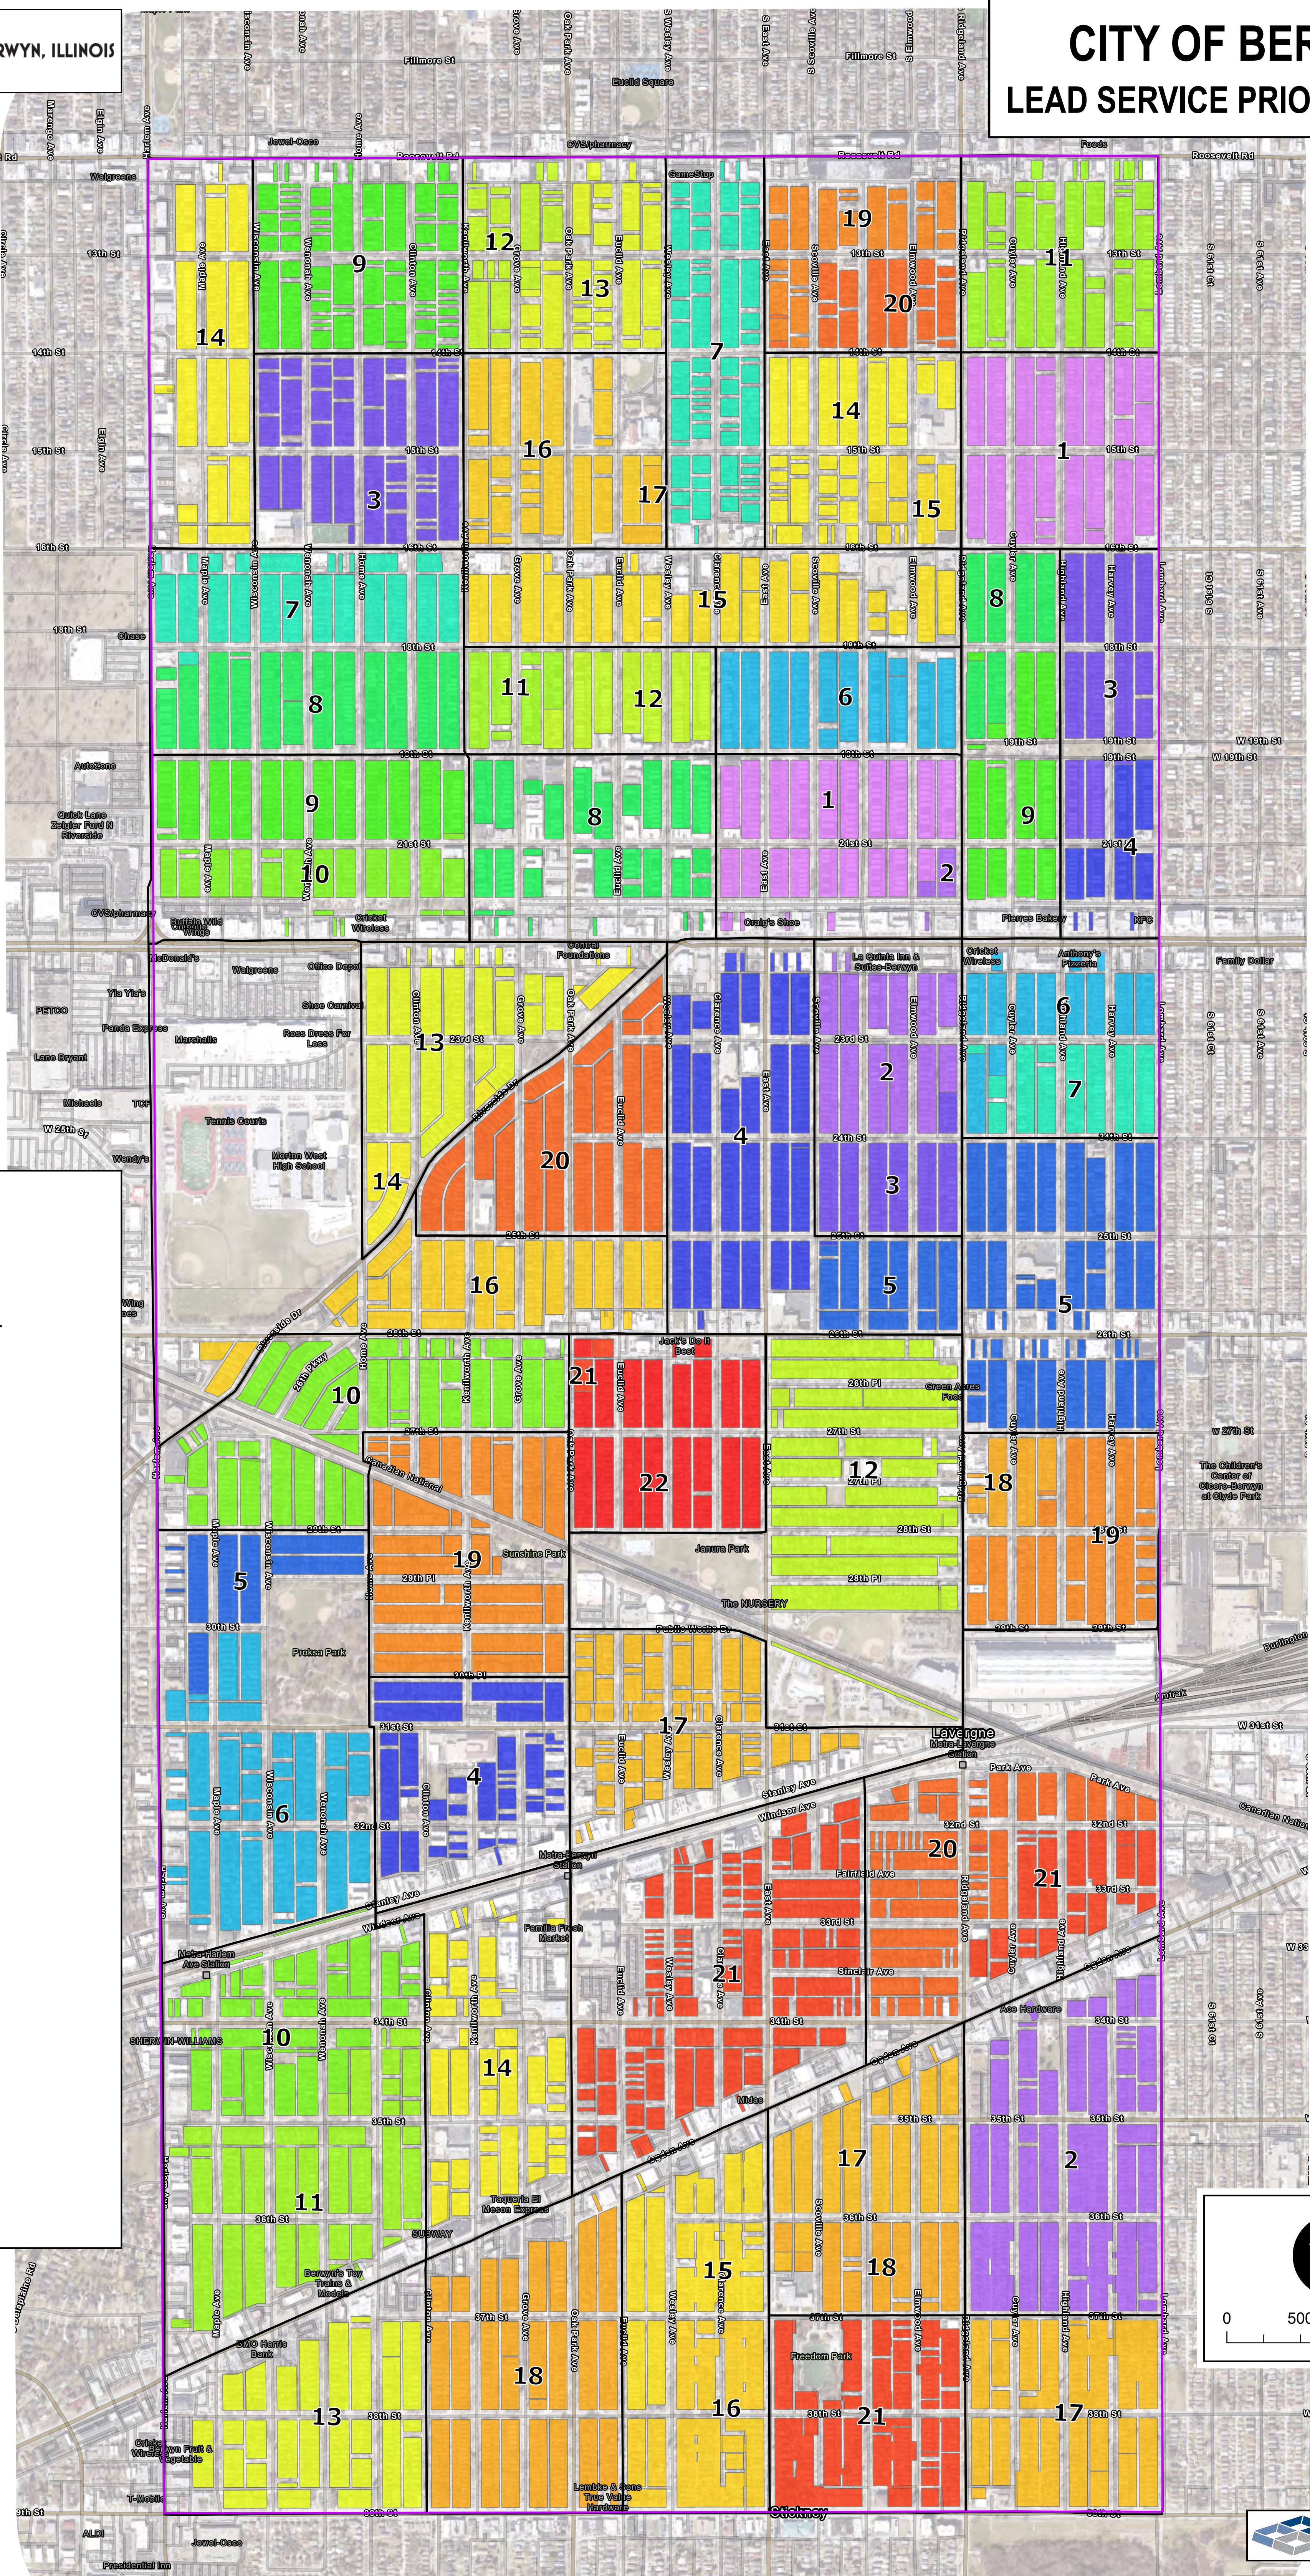

Appendix 3 Building Age Map

CITY OF BERWYN LEAD SERVICE PRIORITIZATION

Legend

- City Limits
- Block Group

Replacement Year

- 1
- 2
- 3
- 4
- 5
- 6
- 7
- 8
- 9
- 10
- 11
- 12
- 13
- 14
- 15
- 16
- 17
- 18
- 19
- 20
- 21
- 22